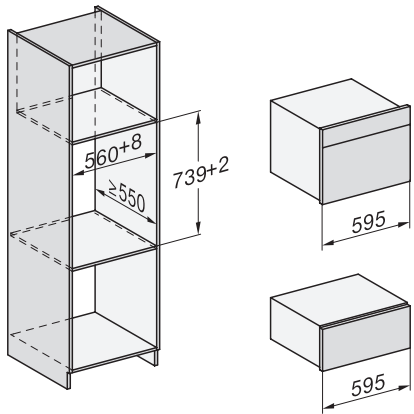

DGC 7840 HCX Pro

Greeploze compacte combi-stoomoven

voor stomen, bakken, braden met draadloze bratometer + HydroClean.

ESW7x20, DGC7x4xHCPro, DGC7x4xHCXPro installation drawings