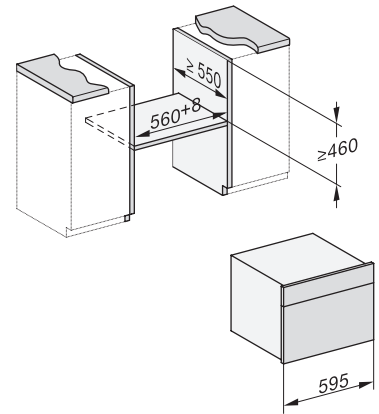

built-in DG DGM DGC XL build-under, installation drawing

DGC7x4x built-in tall cabinet, installation drawing

DGC7x40 connections and ventilation 45cm, installation drawing

DGC7x4x swivel range of the aperture, installation drawings