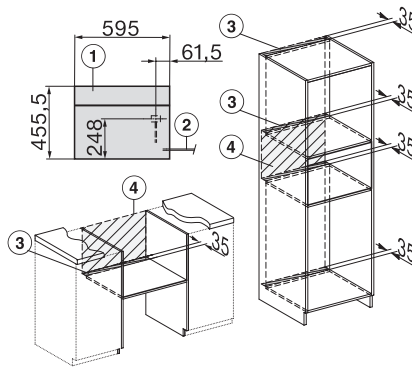

built-in DG DGM DGC XL build-under, installation drawing

DGC7x4x built-in tall cabinet, installation drawing

DGC7x40 connections and ventilation 45cm, installation drawing

DGC7x4x swivel range of the aperture, installation drawings