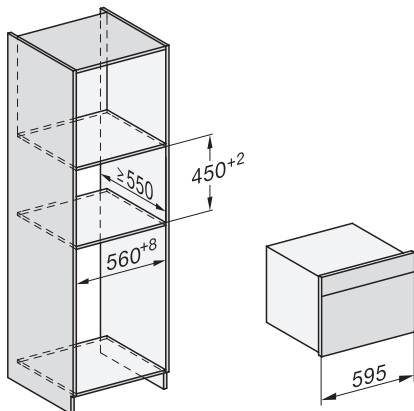

built-in DG DGM DGC XL build-under, installation drawing

DGC7x4x built-in tall cabinet, installation drawing

DGC7x40 connections and ventilation 45cm, installation drawing

DGC7x4x swivel range of the aperture, installation drawings