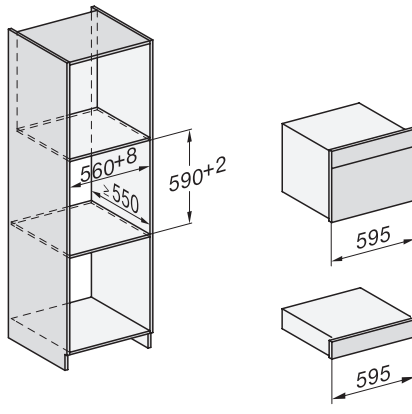

ESW7x10, DGC7x4xHCPro, DGC7x4xHCXPro, installation drawings