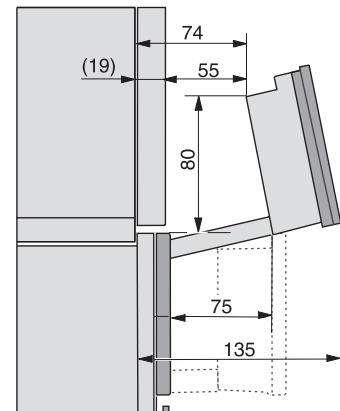

built-in DG DGM DGC XL build-under, installation drawing

DGC7x4x built-in tall cabinet, installation drawing

DGC7x40 connections and ventilation 45cm, installation drawing

DGC7x4x swivel range of the aperture, installation drawings

screw joint DGC XL, installation drawing

DGC7x6x X with and without handle side view, installation drawings