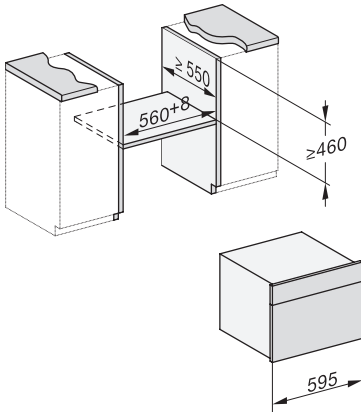

DGC 7840 HC Pro
 Compacte combi-stoomoven
 voor stomen, bakken, braden met draadloze bratometer + HydroClean.

DG2840, DG7x40, DGC7x4x, DG7x6x, DGC7x6x, DGD7635, DGM7x4x, DO7, H28B/BP, H7x4xB/BM/BP, H7x6xB/BP, installation drawing

ESW7x20, DGC7x4xHCPro, DGC7x4xHCXPro installation drawings

ESW7x10, DGC7x4xHCPro, DGC7x4xHCXPro, installation drawings

built-in DG DGM DGC XL build-under, installation drawing

DGC7x4x built-in tall cabinet, installation drawing

DGC7x4x Schwenkbereich der Blende, installation drawings

screw joint DGC XL, installation drawing

DGC7x6x X with and without handle side view, installation drawings