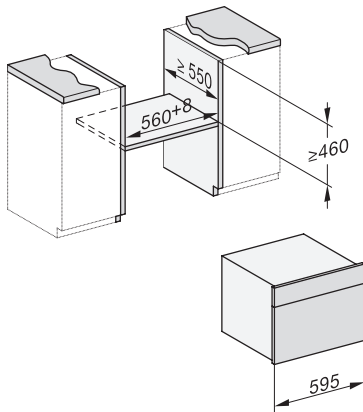

DGC 7840 HC Pro  
 Compacte combi-stoomoven  
 voor stomen, bakken, braden met draadloze bratometer + HydroClean.

DG7x40, DGC7x4x, DGC7x6x, DG7635, DGM7x4x, DO7, H2860B/BP, H7240BM, H7x40BM, H7x4xB/BP, H7x6xB/BP, installation drawings

ESW7x20, DGC7x4xHCPro, DGC7x4xHCXPro installation drawings

ESW7x10, DGC7x4xHCPro, DGC7x4xHCXPro, installation drawings

built-in DG DGM DGC XL build-under, installation drawing

DGC7x4x built-in tall cabinet, installation drawing

DGC7x4x Schwenkbereich der Blende, installation drawings

screw joint DGC XL, installation drawing

DGC7x6x X with and without handle side view, installation drawings