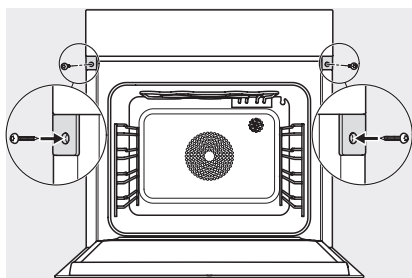

ESW7x20, DGC7x6xHCPro, DGC7x6xHCXPro installation drawings

ESW7x10, EVS7010, DGC7x6xHCPro, DGC7x6xHCXPro installation drawings

built-in DGC XXL, installation drawing

DGC7x65 connections and ventilation 60cm, installation drawing

built-in DGC XXL build-under, installation drawing

screw joint DGC XXL, installation drawing

DGC7x4x Schwenkbereich der Blende, installation drawings

side view DGC XXL, installation drawings