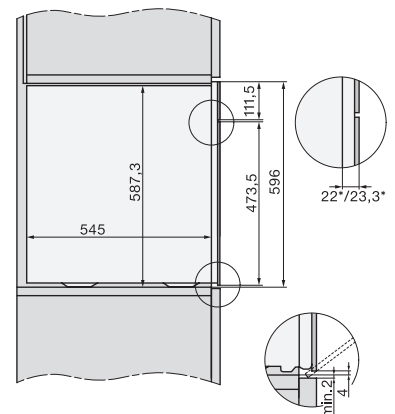

ESW7x20, DGC7x6xHCPro, DGC7x6xHCXPro installation drawings

ESW7x10, EVS7010, DGC7x6xHCPro, DGC7x6xHCXPro installation drawings

built-in DGC XXL, installation drawing

DGC7x65 connections and ventilation 60cm, installation drawing

built-in DGC XXL build-under, installation drawing

screw joint DGC XXL, installation drawing

DGC7x4x Schwenkbereich der Blende, installation drawings

side view DGC XXL, installation drawings