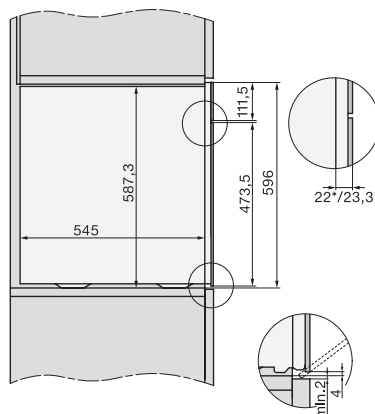

ESW7x20, DGC7x6xHCPro, DGC7x6xHCXPro installation drawings

ESW7x10, EVS7010, DGC7x6xHCPro, DGC7x6xHCXPro installation drawings

built-in DGC XXL, installation drawing

built-in DGC XXL build-under, installation drawing

screw joint DGC XXL, installation drawing

DGC7x4x Schwenkbereich der Blende, installation drawings

side view DGC XXL, installation drawings