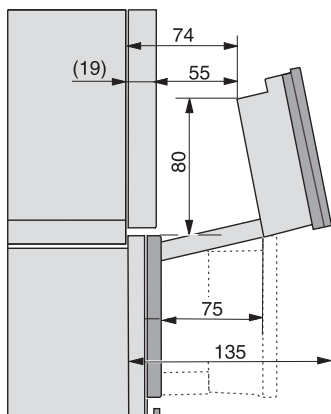

ESW7x20, DGC7x6xHCPro, DGC7x6xHCXPro installation drawings

ESW7x10, EVS7010, DGC7x6xHCPro, DGC7x6xHCXPro installation drawings

built-in DGC XXL, installation drawing

built-in DGC XXL build-under, installation drawing

screw joint DGC XXL, installation drawing

DGC7x4x Schwenkbereich der Blende, installation drawings

side view DGC XXL, installation drawings