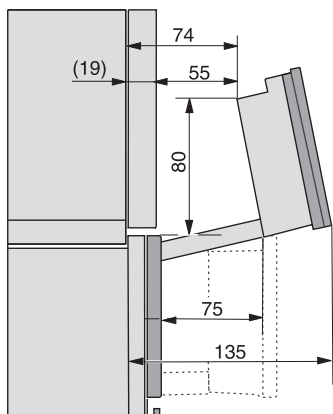

ESW7x20, DGC7x6xHCPro, DGC7x6xHCXPro installation drawings

ESW7x10, EVS7010, DGC7x6xHCPro, DGC7x6xHCXPro installation drawings

built-in DGC XXL, installation drawing

built-in DGC XXL build-under, installation drawing

screw joint DGC XXL, installation drawing

DGC7x4x Schwenkbereich der Blende, installation drawings

side view DGC XXL, installation drawings