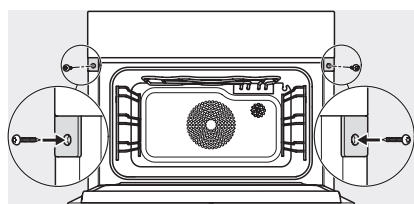

ESW7x20, DGC7x4xHCPro, DGC7x4xHCXPro installation drawings

ESW7x10, DGC7x4xHCPro, DGC7x4xHCXPro, installation drawings

built-in DG DGM DGC XL build-under, installation drawing

DGC7x4x built-in tall cabinet, installation drawing

DGC7x4x Schwenkbereich der Blende, installation drawings

screw joint DGC XL, installation drawing

DGC7x6x X with and without handle side view, installation drawings