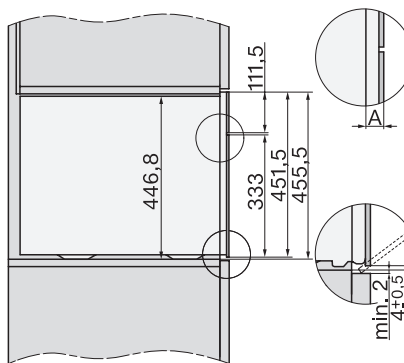

ESW7x20, DGC7x4xHCPro, DGC7x4xHCXPro installation drawings

ESW7x10, DGC7x4xHCPro, DGC7x4xHCXPro, installation drawings

built-in DG DGM DGC XL build-under, installation drawing

DGC7x4x built-in tall cabinet, installation drawing

DGC7x4x Schwenkbereich der Blende, installation drawings

screw joint DGC XL, installation drawing

DGC7x6x X with and without handle side view, installation drawings