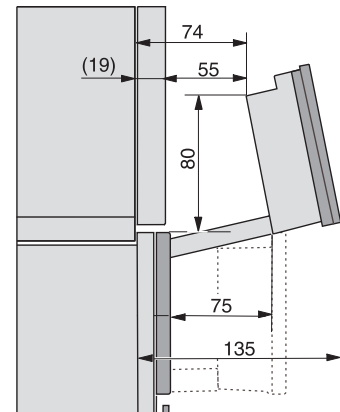

ESW7x20, DGC7x4xHCPro, DGC7x4xHCXPro installation drawings

ESW7x10, DGC7x4xHCPro, DGC7x4xHCXPro, installation drawings

built-in DG DGM DGC XL build-under, installation drawing

DGC7x4x built-in tall cabinet, installation drawing

DGC7x4x Schwenkbereich der Blende, installation drawings

screw joint DGC XL, installation drawing

DGC7x6x X with and without handle side view, installation drawings