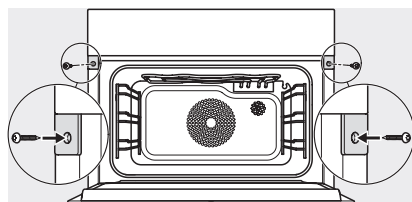

ESW7x20, DGC7x4xHCPro, DGC7x4xHCXPro installation drawings

ESW7x10, DGC7x4xHCPro, DGC7x4xHCXPro, installation drawings

built-in DG DGM DGC XL build-under, installation drawing

DGC7x4x built-in tall cabinet, installation drawing

DGC7x4x Schwenkbereich der Blende, installation drawings

screw joint DGC XL, installation drawing

DGC7x6x X with and without handle side view, installation drawings