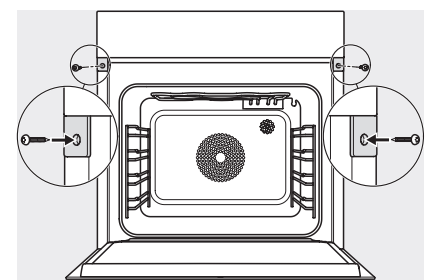

ESW7x10, EVS7010, DGC7x6xHCPro, DGC7x6xHCXPro installation drawings

built-in DGC XXL, installation drawing

DGC7x65 connections and ventilation 60cm, installation drawing

built-in DGC XXL build-under, installation drawing

screw joint DGC XXL, installation drawing

DGC7x4x Schwenkbereich der Blende, installation drawings

side view DGC XXL, installation drawings