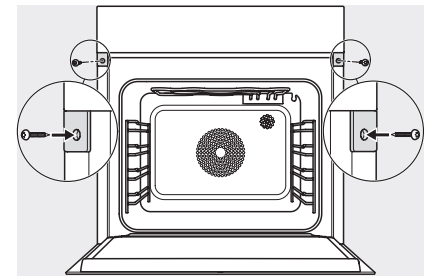

DGC 7460 HCX Pro  
 Greeploze combi-stoomoven  
 voor stomen, bakken, braden met connectiviteit + Hydroclean.

ESW7x20, DGC7x6xHCPro, DGC7x6xHCXPro installation drawings

ESW7x10, EVS7010, DGC7x6xHCPro, DGC7x6xHCXPro installation drawings

built-in DGC XXL, installation drawing

DGC7x60 connections and ventilation 60cm, installation drawing

built-in DGC XXL build-under, installation drawing

screw joint DGC XXL, installation drawing

DGC7x4x swivel range of the aperture, installation drawings