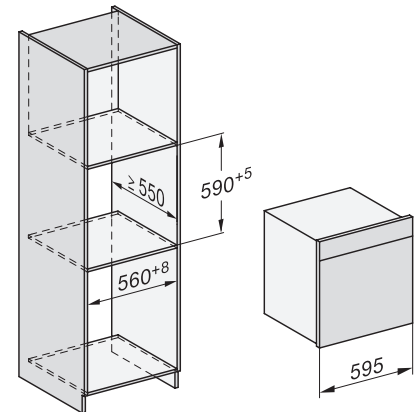

built-in DGC XXL, installation drawing

DGC7x60 connections and ventilation 60cm, installation drawing

built-in DGC XXL build-under, installation drawing

screw joint DGC XXL, installation drawing

DGC7x4x swivel range of the aperture, installation drawings