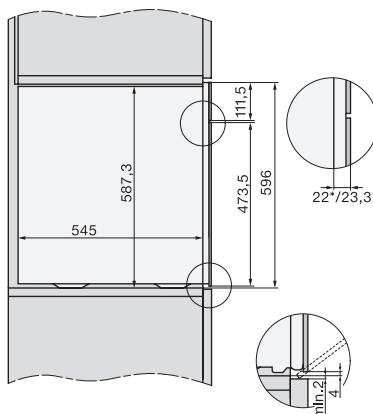

ESW7x20, DGC7x6xHCPro, DGC7x6xHCXPro installation drawings

ESW7x10, EVS7010, DGC7x6xHCPro, DGC7x6xHCXPro installation drawings

built-in DGC XXL, installation drawing

built-in DGC XXL build-under, installation drawing

screw joint DGC XXL, installation drawing

DGC7x4x Schwenkbereich der Blende, installation drawings

side view DGC XXL, installation drawings