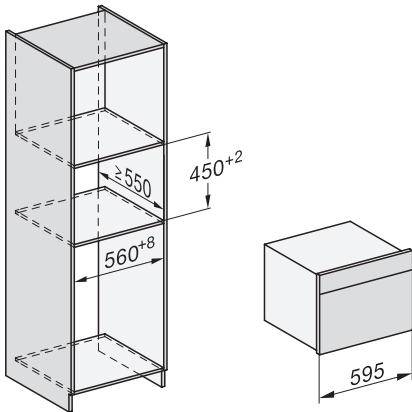

built-in DG DGM DGC XL build-under, installation drawing

DGC7x4x built-in tall cabinet, installation drawing

DGC7x40 connections and ventilation 45cm, installation drawing

DGC7x4x swivel range of the aperture, installation drawings