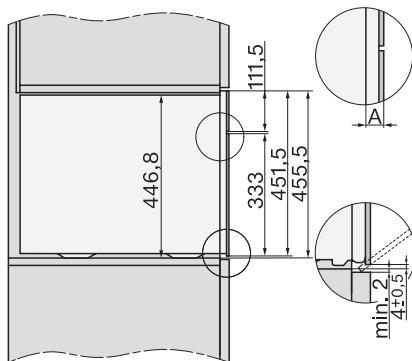

built-in DG DGM DGC XL build-under, installation drawing

DGC7x4x built-in tall cabinet, installation drawing

DGC7x40 connections and ventilation 45cm, installation drawing

DGC7x4x swivel range of the aperture, installation drawings

screw joint DGC XL, installation drawing

DGC7x6x X with and without handle side view, installation drawings