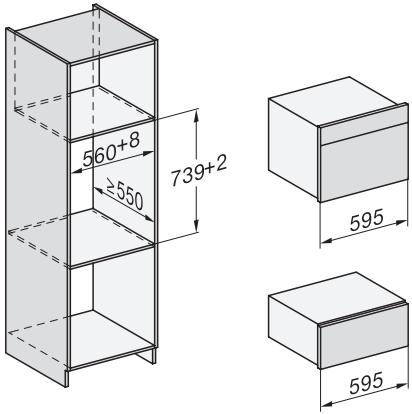

DGC 7440 HCX Pro

Greeploze compacte combi-stoomoven

voor stomen, bakken, braden met connectiviteit + Hydroclean.

ESW7x20, DGC7x4xHCPro, DGC7x4xHCXPro installation drawings