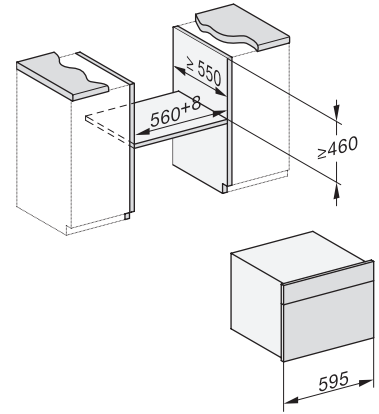

built-in DG DGM DGC XL build-under, installation drawing

DGC7x4x built-in tall cabinet, installation drawing

DGC7x40 connections and ventilation 45cm, installation drawing

DGC7x4x swivel range of the aperture, installation drawings