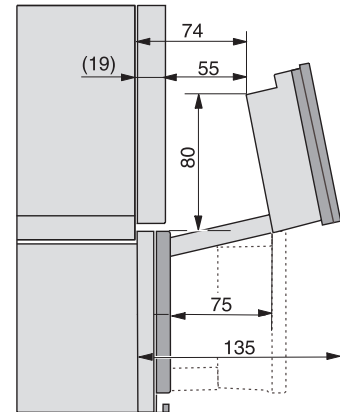

built-in DG DGM DGC XL build-under, installation drawing

DGC7x4x built-in tall cabinet, installation drawing

DGC7x40 connections and ventilation 45cm, installation drawing

DGC7x4x swivel range of the aperture, installation drawings

screw joint DGC XL, installation drawing

DGC7x6x X with and without handle side view, installation drawings