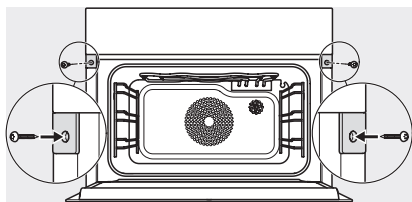

built-in DG DGM DGC XL build-under, installation drawing

DGC7x4x built-in tall cabinet, installation drawing

DGC7x40 connections and ventilation 45cm, installation drawing

DGC7x4x swivel range of the aperture, installation drawings

screw joint DGC XL, installation drawing

DGC7x6x X with and without handle side view, installation drawings