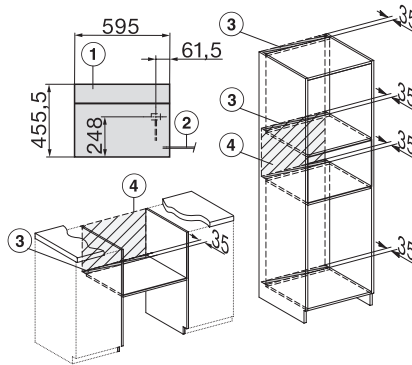

built-in DG DGM DGC XL build-under, installation drawing

DGC7x4x built-in tall cabinet, installation drawing

DGC7x40 connections and ventilation 45cm, installation drawing

DGC7x4x swivel range of the aperture, installation drawings