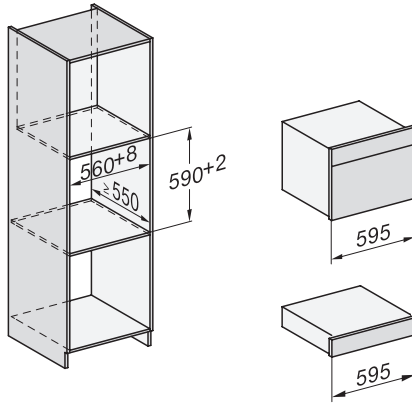

ESW7x10, DGC7x4xHCPro, DGC7x4xHCXPro, installation drawings