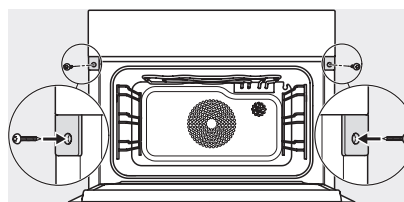

Installation\_DG\_DGM\_DGC\_XL\_ESW7x10\_EVS7010, installation drawings

built-in DG DGM DGC XL build-under, installation drawing

DGC7x4x built-in tall cabinet, installation drawing

DGC7x40 connections and ventilation 45cm, installation drawing

DGC7x4x swivel range of the aperture, installation drawings

screw joint DGC XL, installation drawing

side view DGC XL, installation drawings