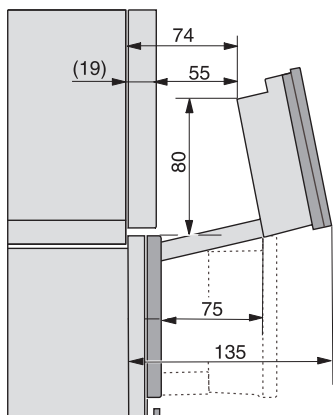

Installation\_DG\_DGM\_DGC\_XL\_ESW7x10\_EVS7010, installation drawings

built-in DG DGM DGC XL build-under, installation drawing

DGC7x4x built-in tall cabinet, installation drawing

DGC7x40 connections and ventilation 45cm, installation drawing

DGC7x4x swivel range of the aperture, installation drawings

screw joint DGC XL, installation drawing

side view DGC XL, installation drawings