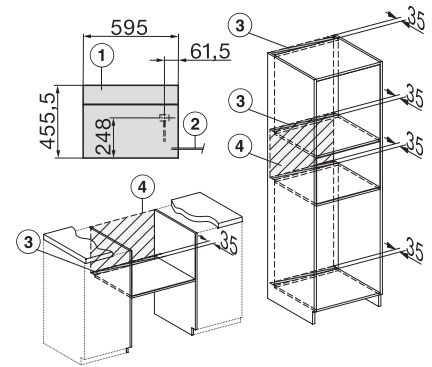

Installation\_DG\_DGM\_DGC\_XL\_ESW7x10\_EVS7010, installation drawings

built-in DG DGM DGC XL build-under, installation drawing

DGC7x4x built-in tall cabinet, installation drawing

DGC7x40 connections and ventilation 45cm, installation drawing

DGC7x4x swivel range of the aperture, installation drawings

screw joint DGC XL, installation drawing

side view DGC XL, installation drawings