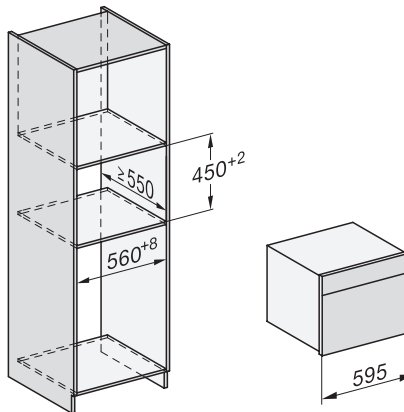

Installation\_DG\_DGM\_DGC\_XL\_ESW7x10\_EVS7010, installation drawings

built-in DG DGM DGC XL build-under, installation drawing

DGC7x4x built-in tall cabinet, installation drawing

DGC7x40 connections and ventilation 45cm, installation drawing

DGC7x4x swivel range of the aperture, installation drawings

screw joint DGC XL, installation drawing

side view DGC XL, installation drawings