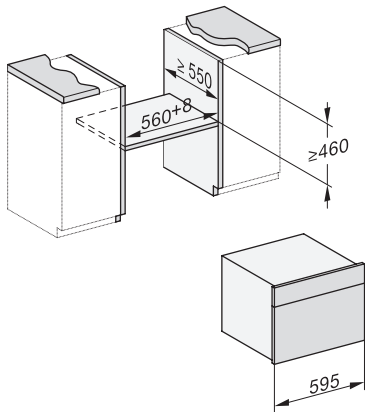

Installation\_DG\_DGM\_DGC\_XL\_ESW7x10\_EVS7010, installation drawings

built-in DG DGM DGC XL build-under, installation drawing

DGC7x4x built-in tall cabinet, installation drawing

DGC7x40 connections and ventilation 45cm, installation drawing

DGC7x4x swivel range of the aperture, installation drawings

screw joint DGC XL, installation drawing

side view DGC XL, installation drawings