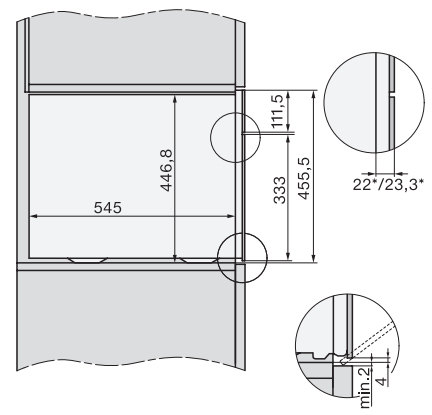

Installation\_DG\_DGM\_DGC\_XL\_ESW7x10\_EVS7010, installation drawings

built-in DG DGM DGC XL build-under, installation drawing

DGC7x4x built-in tall cabinet, installation drawing

DGC7x40 connections and ventilation 45cm, installation drawing

DGC7x4x swivel range of the aperture, installation drawings

screw joint DGC XL, installation drawing

side view DGC XL, installation drawings