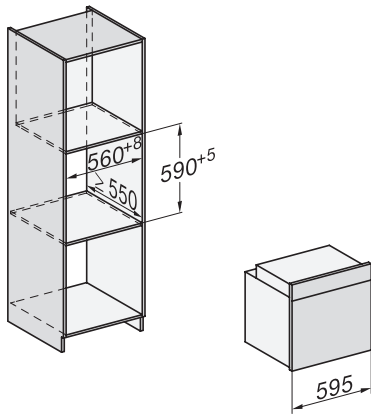

DGC 7351

Combi-stoomoven

in elegant, zwart design met connectiviteit, led-verlichting en TasteControl.

installation H7000 XL, installation drawing

installation H7000 XL, installation drawing, GB, AU

side view H7000 XL, installation drawings

built-in H7000 XL, installation drawing

H226x-1B/BP/E/EP/I/IP, H2x6xB/BP, H7x6xB/BP/BPX, installation drawings

side view H7000 XL build-under, installation drawing

H7x65BP, H7145BM, H7165B, H7365B, H2756B, H2765B/BP, DGC7151, DGC7351 installation drawings