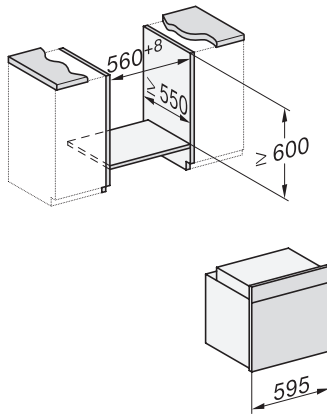

DGC 7351

Combi-stoomoven

in elegant, zwart design met connectiviteit, led-verlichting en TasteControl.

installation H7000 XL, installation drawing

installation H7000 XL, installation drawing, GB, AU

side view H7000 XL, installation drawings

built-in H7000 XL, installation drawing

H226x-1B/BP/E/EP/I/IP, H2x6xB/BP, H7x6xB/BP/BPX, installation drawings

side view H7000 XL build-under, installation drawing

H7x65BP, H7145BM, H7165B, H7365B, H2756B, H2765B/BP, DGC7151, DGC7351 installation drawings