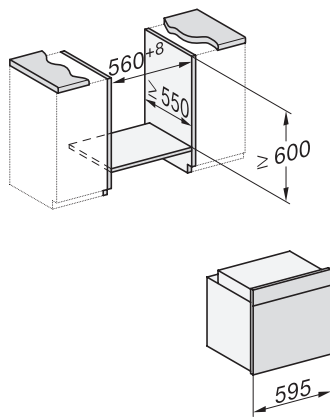

DGC 7250

Combi-stoomoven

voor stomen, bakken en braden met connectiviteit en TasteControl.

installation H7000 XL, installation drawing

side view H7000 XL, installation drawings

built-in H7000 XL, installation drawing

H226x-1B/BP/E/EP/I/IP, H2x6xB/BP, H7x6xB/BP/BPX, installation drawings

DG7x40, DGC7x4x, DGC7x6x, DG7635, DGM7x4x, DO7, H2860B/BP, H7240BM, H7x40BM, H7x4xB/BP, H7x6xB/BP, installation drawings

side view H7000 XL build-under, installation drawing