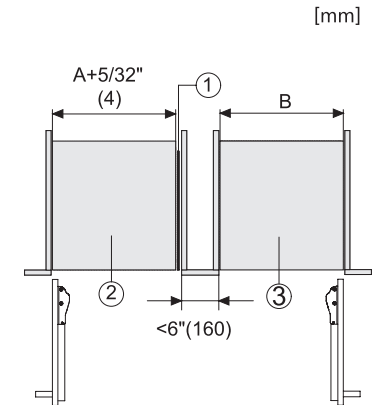

F 2413 Vi
MasterCool-diepvrieskast
voor topdesign en -techniek in groot formaat.

Opening angle 90°/115°, right side stop, MasterCool (Sketch) with footnote

Side-by-side, MasterCool, without partition wall, with heating mat (Sketch) (with footnote)

F2413Vi, F2412Vi, F2411Vi, MasterCool, inner space, installation drawings

Sideview, MasterCool, Sketch

Example for dimensioning Side-by-side-Combination MasterCool (Sketch) (*footnote) (only for EUROPE)