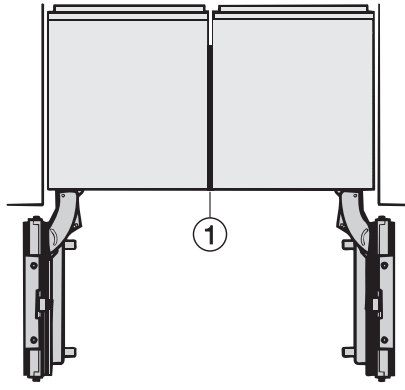

F 2413 Vi
MasterCool-diepvrieskast
voor topdesign en -techniek in groot formaat.

Opening angle 90°/115°, right side stop, MasterCool (Sketch) with footnote

Side-by-side, MasterCool, without partition wall, with heating mat (Sketch) (with footnote)

F2413Vi, F2412Vi, F2411Vi, MasterCool, inner space, installation drawings

Sideview, MasterCool, Sketch

Example for dimensioning Side-by-side-Combination MasterCool (Sketch) (*footnote) (only for EUROPE)