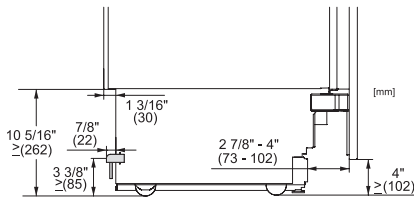

F 2413 Vi
MasterCool-diepvrieskast
voor topdesign en -techniek in groot formaat.

Opening angle 90°/115°, right side stop, MasterCool (Sketch) with footnote

Side-by-side, MasterCool, without partition wall, with heating mat (Sketch) (with footnote)

F2413Vi, F2412Vi, F2411Vi, MasterCool, inner space, installation drawings

Sideview, MasterCool, Sketch

Example for dimensioning Side-by-side-Combination MasterCool (Sketch) (*footnote) (only for EUROPE)