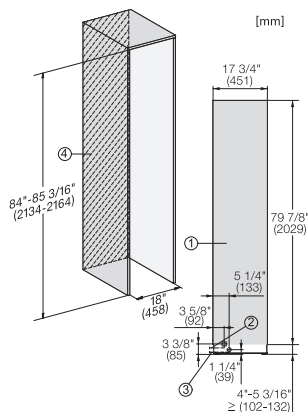

F 2413 Vi
MasterCool-diepvrieskast
voor topdesign en -techniek in groot formaat.

Opening angle 90°/115°, right side stop, MasterCool (Sketch) with footnote

Side-by-side, MasterCool, without partition wall, with heating mat (Sketch) (with footnote)

F2413Vi, F2412Vi, F2411Vi, MasterCool, inner space, installation drawings

Sideview, MasterCool, Sketch

Example for dimensioning Side-by-side-Combination MasterCool (Sketch) (*footnote) (only for EUROPE)

Side-by-Side, MasterCool, footnote, installation drawings

KFP1805ed/cs, KFP1804ed/cs, Front panel, Front dimensions, MasterCool, installation drawings

F2413Vi, F2471Vi, F2471SF, F2461Vi, F2411Vi, F2411SF, installation, MasterCool, installation drawings