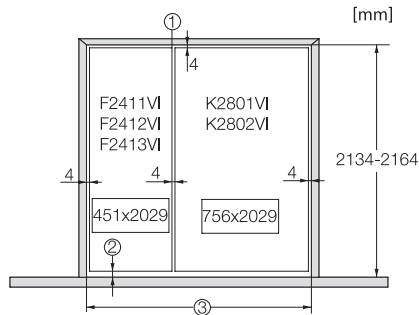

F 2413 Vi
MasterCool-diepvrieskast
voor topdesign en -techniek in groot formaat.

Opening angle 90°/115°, right side stop, MasterCool (Sketch) with footnote

Side-by-side, MasterCool, without partition wall, with heating mat (Sketch) (with footnote)

F2413Vi, F2412Vi, F2411Vi, MasterCool, inner space, installation drawings

Sideview, MasterCool, Sketch

Example for dimensioning Side-by-side-Combination MasterCool (Sketch) (*footnote) (only for EUROPE)