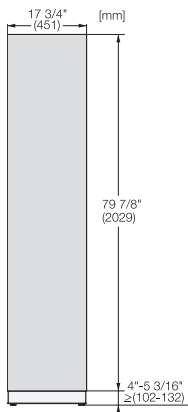

F 2413 Vi
MasterCool-diepvrieskast
voor topdesign en -techniek in groot formaat.

Opening angle 90°/115°, right side stop, MasterCool (Sketch) with footnote

Side-by-side, MasterCool, without partition wall, with heating mat (Sketch) (with footnote)

F2413Vi, F2412Vi, F2411Vi, MasterCool, inner space, installation drawings

Sideview, MasterCool, Sketch

Example for dimensioning Side-by-side-Combination MasterCool (Sketch) (*footnote) (only for EUROPE)

Side-by-Side, MasterCool, footnote, installation drawings

KFP1805ed/cs, KFP1804ed/cs, Front panel, Front dimensions, MasterCool, installation drawings

F2413Vi, F2471Vi, F2471SF, F2461Vi, F2411Vi, F2411SF, installation, MasterCool, installation drawings