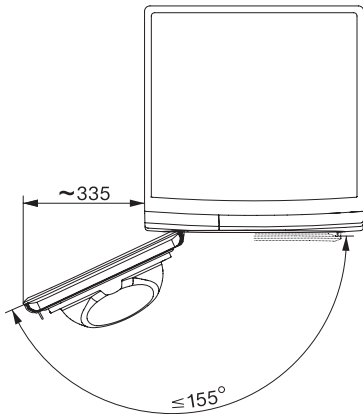

TWW780WP Passion
T1 warmtepompdroger:
A+++ -10% | 9 kg | M Touch | SteamFinish | SilenceDrum

T1 installation drawing, fascia 5 degree, measures in mm

T1 drawing, fascia 5 degree, measures in mm

T1 drawing, fascia 5 degree, with porthole, measures in mm

T1 drawing, fascia 5 degree, measures in mm