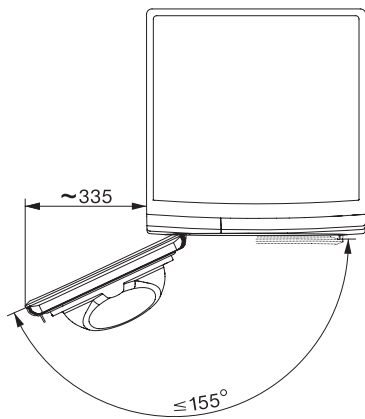

TWR780WP Eco&Steam&9kg

T1 warmtepompdroger:

A+++ -10% | 9 kg | M Touch | SteamFinish | SilenceDrum

T1 installation drawing, fascia 5 degree, measures in mm

T1 drawing, fascia 5 degree, measures in mm

T1 drawing, fascia 5 degree, with porthole, measures in mm

T1 drawing, fascia 5 degree, measures in mm