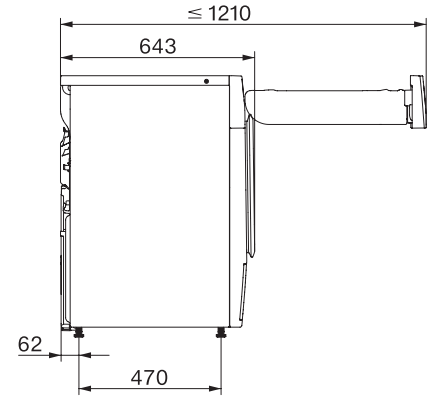

TWR780WP Eco&Steam&9kg

T1 warmtepompdroger:

A+++ -10% | 9 kg | M Touch | SteamFinish | SilenceDrum

T1 installation drawing, fascia 5 degree, measures in mm

T1 drawing, fascia 5 degree, measures in mm

T1 drawing, fascia 5 degree, with porthole, measures in mm

T1 drawing, fascia 5 degree, measures in mm