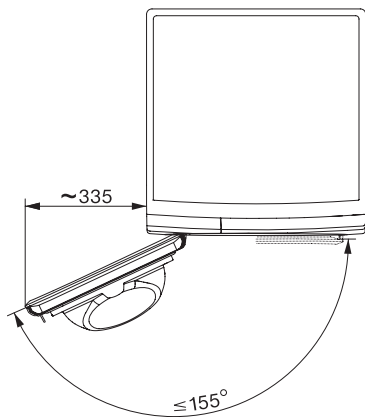

TWL780WP EcoSpeed&Steam&9kg

T1 warmtepompdroger:

Met SteamFinish, DryCare 40 en SilenceDrum voor behoedzaam drogen.

T1 installation drawing, facia 5 degree, measures in mm

T1 drawing, facia 5 degree, measures in mm

T1 drawing, facia 5 degree, with porthole, measures in mm

T1 drawing, facia 5 degree, measures in mm