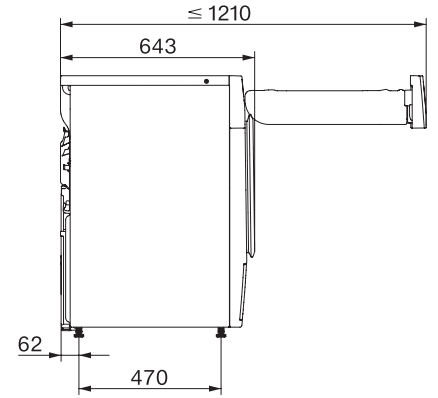

TWL780WP EcoSpeed&Steam&9kg

T1 warmtepompdroger:

Met SteamFinish, DryCare 40 en SilenceDrum voor behoedzaam drogen.

T1 installation drawing, facia 5 degree, measures in mm

T1 drawing, facia 5 degree, measures in mm

T1 drawing, facia 5 degree, with porthole, measures in mm

T1 drawing, facia 5 degree, measures in mm