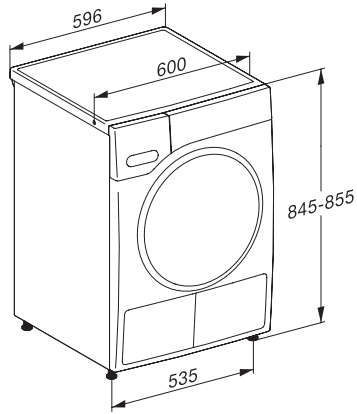

TWL780WP EcoSpeed&Steam&9kg

T1 warmtepompdroger:

Met SteamFinish, DryCare 40 en SilenceDrum voor behoedzaam drogen.

T1 installation drawing, facia 5 degree, measures in mm

T1 drawing, facia 5 degree, measures in mm

T1 drawing, facia 5 degree, with porthole, measures in mm

T1 drawing, facia 5 degree, measures in mm