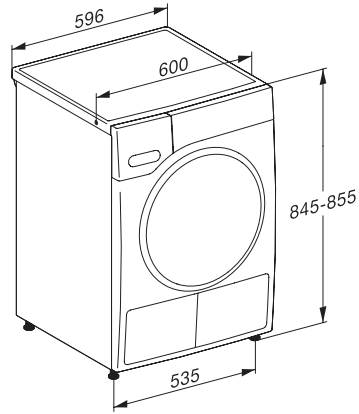

TSL783WP EcoSpeed&Steam&9kg

T1 warmtepompdroger:

Met SteamFinish, DryCare 40 en SilenceDrum voor behoedzaam drogen.

T1 installation drawing, facia 5 degree, measures in mm

T1 drawing, facia 5 degree, measures in mm

T1 drawing, facia 5 degree, with porthole, measures in mm

T1 drawing, facia 5 degree, measures in mm