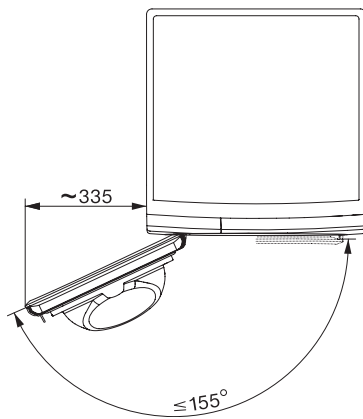

TSL783WP EcoSpeed&Steam&9kg

T1 warmtepompdroger:

Met SteamFinish, DryCare 40 en SilenceDrum voor behoedzaam drogen.

T1 installation drawing, facia 5 degree, measures in mm

T1 drawing, facia 5 degree, measures in mm

T1 drawing, facia 5 degree, with porthole, measures in mm

T1 drawing, facia 5 degree, measures in mm