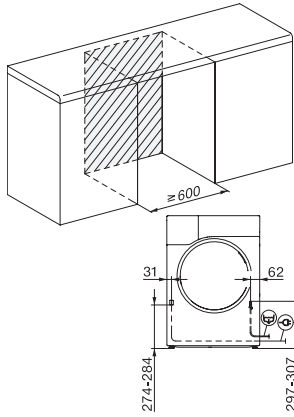

TSL783WP EcoSpeed&Steam&9kg

T1 warmtepompdroger:

Met SteamFinish, DryCare 40 en SilenceDrum voor behoedzaam drogen.

T1 installation drawing, facia 5 degree, measures in mm

T1 drawing, facia 5 degree, measures in mm

T1 drawing, facia 5 degree, with porthole, measures in mm

T1 drawing, facia 5 degree, measures in mm