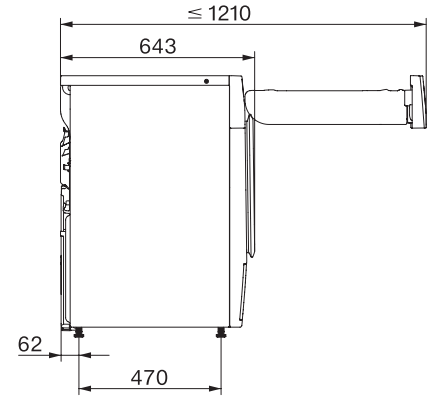

TSL783WP EcoSpeed&Steam&9kg

T1 warmtepompdroger:

Met SteamFinish, DryCare 40 en SilenceDrum voor behoedzaam drogen.

T1 installation drawing, facia 5 degree, measures in mm

T1 drawing, facia 5 degree, measures in mm

T1 drawing, facia 5 degree, with porthole, measures in mm

T1 drawing, facia 5 degree, measures in mm