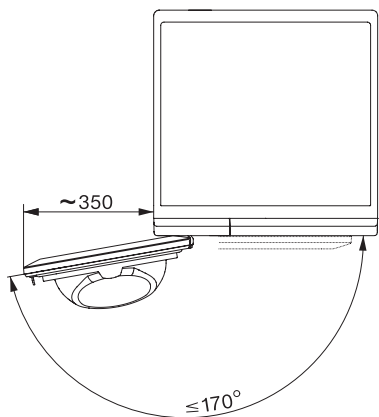

TEL795WP EcoSpeed&Steam&9kg

T1 warmtepompdroger:

Met SteamFinish, DryCare 40 en SilenceDrum voor behoedzaam drogen.

T1 installation drawing, slanted facia or straight facia, measures in mm

T1 drawing, slanted facia or straight facia, measures in mm

T1 drawing, slanted facia or straight facia, with porthole, measures in mm

T1 drawing, slanted facia or straight facia, measures in mm