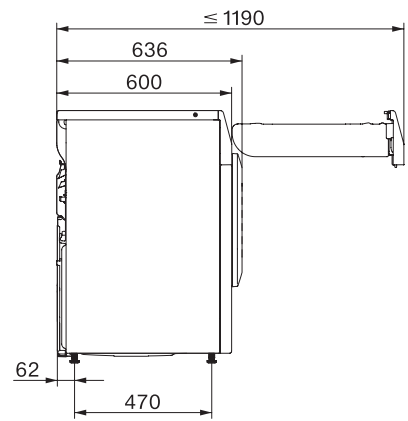

TEL795WP EcoSpeed&Steam&9kg

T1 warmtepompdroger:

Met SteamFinish, DryCare 40 en SilenceDrum voor behoedzaam drogen.

T1 installation drawing, slanted facia or straight facia, measures in mm

T1 drawing, slanted facia or straight facia, measures in mm

T1 drawing, slanted facia or straight facia, with porthole, measures in mm

T1 drawing, slanted facia or straight facia, measures in mm