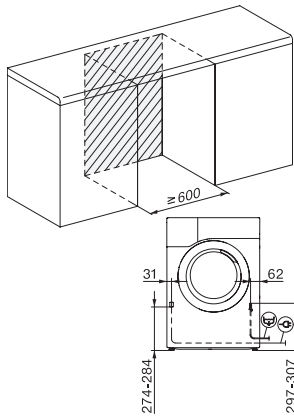

TEL795WP EcoSpeed&Steam&9kg

T1 warmtepompdroger:

Met SteamFinish, DryCare 40 en SilenceDrum voor behoedzaam drogen.

T1 installation drawing, slanted facia or straight facia, measures in mm

T1 drawing, slanted facia or straight facia, measures in mm

T1 drawing, slanted facia or straight facia, with porthole, measures in mm

T1 drawing, slanted facia or straight facia, measures in mm