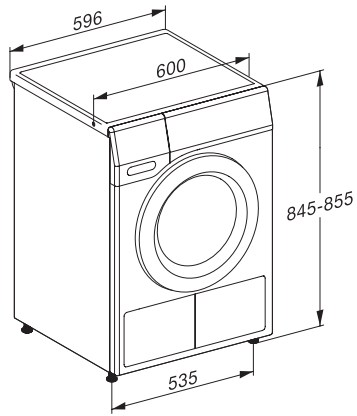

TEL795WP EcoSpeed&Steam&9kg

T1 warmtepompdroger:

Met SteamFinish, DryCare 40 en SilenceDrum voor behoedzaam drogen.

T1 installation drawing, slanted facia or straight facia, measures in mm

T1 drawing, slanted facia or straight facia, measures in mm

T1 drawing, slanted facia or straight facia, with porthole, measures in mm

T1 drawing, slanted facia or straight facia, measures in mm