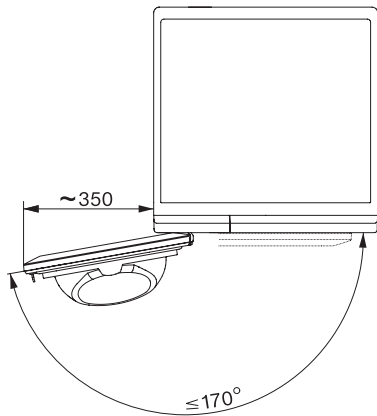

TCR790WP Eco&Steam&9kg

T1 warmtepompdroger:

Met SteamFinish, SilenceDrum en M Touch voor de hoogste eisen.

T1 installation drawing, slanted facia or straight facia, measures in mm

T1 drawing, slanted facia or straight facia, measures in mm

T1 drawing, slanted facia or straight facia, with porthole, measures in mm

T1 drawing, slanted facia or straight facia, measures in mm