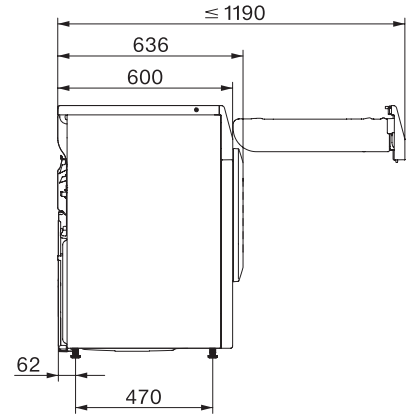

TCR790WP Eco&Steam&9kg

T1 warmtepompdroger:

Met SteamFinish, SilenceDrum en M Touch voor de hoogste eisen.

T1 installation drawing, slanted facia or straight facia, measures in mm

T1 drawing, slanted facia or straight facia, measures in mm

T1 drawing, slanted facia or straight facia, with porthole, measures in mm

T1 drawing, slanted facia or straight facia, measures in mm