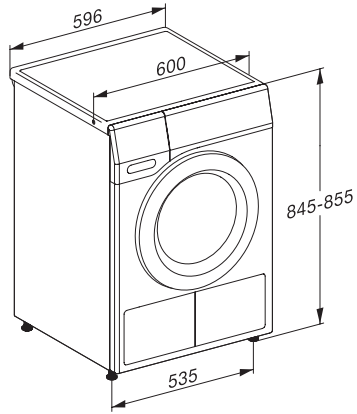

TCR790WP Eco&Steam&9kg

T1 warmtepompdroger:

Met SteamFinish, SilenceDrum en M Touch voor de hoogste eisen.

T1 installation drawing, slanted facia or straight facia, measures in mm

T1 drawing, slanted facia or straight facia, measures in mm

T1 drawing, slanted facia or straight facia, with porthole, measures in mm

T1 drawing, slanted facia or straight facia, measures in mm