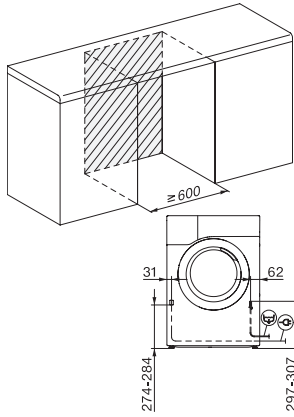

TCL790WP EcoSpeed&Steam&9kg

T1 warmtepompdroger:

Met SteamFinish, DryCare 40 en SilenceDrum voor behoedzaam drogen.

T1 installation drawing, slanted facia or straight facia, measures in mm