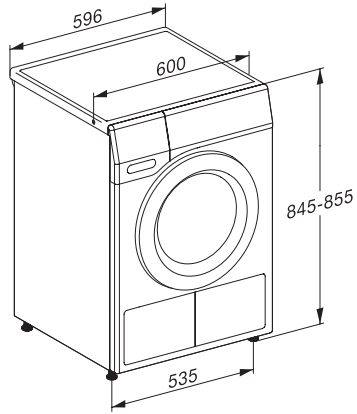

TCL790WP EcoSpeed&Steam&9kg

T1 warmtepompdroger:

Met SteamFinish, DryCare 40 en SilenceDrum voor behoedzaam drogen.

T1 installation drawing, slanted facia or straight facia, measures in mm

T1 drawing, slanted facia or straight facia, measures in mm

T1 drawing, slanted facia or straight facia, with porthole, measures in mm

T1 drawing, slanted facia or straight facia, measures in mm