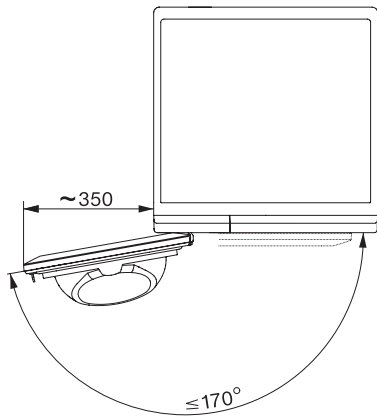

Controlelampje "Filter reinigen"

Optische interface

Technische gegevens

Afmetingen in mm (breedte)

596

Afmetingen in mm (hoogte)

850

Afmetingen in mm (diepte)

TCL790WP EcoSpeed&Steam&9kg

T1 warmtepompdroger:

Met SteamFinish, DryCare 40 en SilenceDrum voor behoedzaam drogen.

T1 installation drawing, slanted facia or straight facia, measures in mm

T1 drawing, slanted facia or straight facia, measures in mm

T1 drawing, slanted facia or straight facia, with porthole, measures in mm

T1 drawing, slanted facia or straight facia, measures in mm