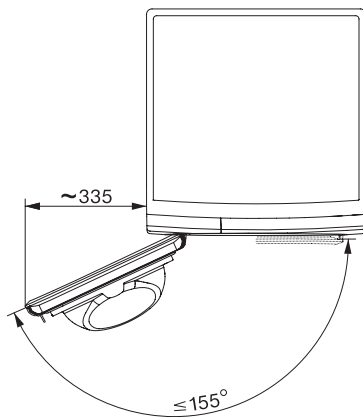

TWH780WP EcoSpeed&9kg

T1 warmtepompdroger:

A+++ | 9 kg | SilenceDrum | DryCare 40 | EcoSpeed

T1 installation drawing, facia 5 degree, measures in mm

T1 drawing, facia 5 degree, measures in mm

T1 drawing, facia 5 degree, with porthole, measures in mm

T1 drawing, facia 5 degree, measures in mm