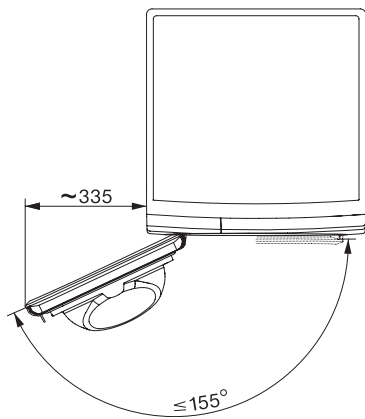

TSH783WP EcoSpeed&9kg

T1 warmtepompdroger:

Met DryCare 40 en SilenceDrum voor stil drogen met maximaal comfort.

T1 installation drawing, facia 5 degree, measures in mm

T1 drawing, facia 5 degree, measures in mm

T1 drawing, facia 5 degree, with porthole, measures in mm

T1 drawing, facia 5 degree, measures in mm