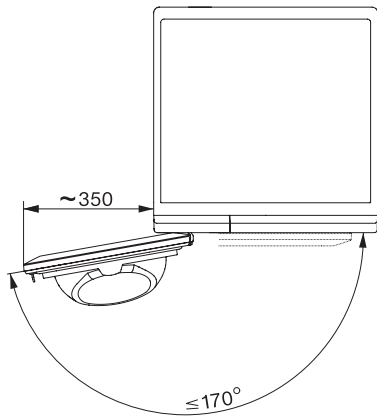

TCH790WP EcoSpeed&9kg

T1 warmtepompdroger:

Met DryCare 40 en SilenceDrum voor stil drogen met maximaal comfort.

T1 installation drawing, slanted facia or straight facia, measures in mm

T1 drawing, slanted facia or straight facia, measures in mm

T1 drawing, slanted facia or straight facia, with porthole, measures in mm

T1 drawing, slanted facia or straight facia, measures in mm