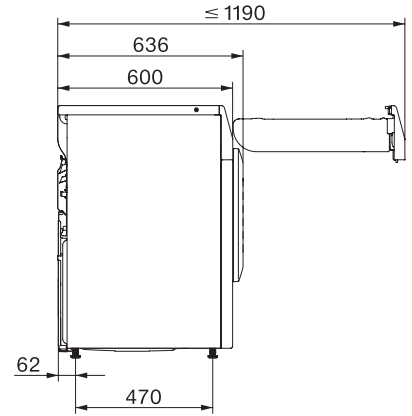

TCH790WP EcoSpeed&9kg

T1 warmtepompdroger:

Met DryCare 40 en SilenceDrum voor stil drogen met maximaal comfort.

T1 installation drawing, slanted facia or straight facia, measures in mm

T1 drawing, slanted facia or straight facia, measures in mm

T1 drawing, slanted facia or straight facia, with porthole, measures in mm

T1 drawing, slanted facia or straight facia, measures in mm