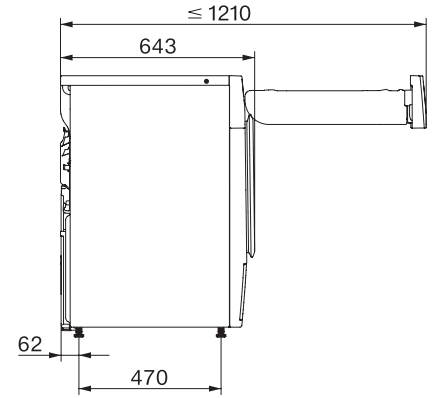

TSF763WP EcoSpeed&8kg

T1 warmtepompdroger:

Met A+++ en DryCare 40 voor efficiënt en behoedzaam drogen.

T1 installation drawing, facia 5 degree, measures in mm

T1 drawing, facia 5 degree, measures in mm

T1 drawing, facia 5 degree, with porthole, measures in mm

T1 drawing, facia 5 degree, measures in mm