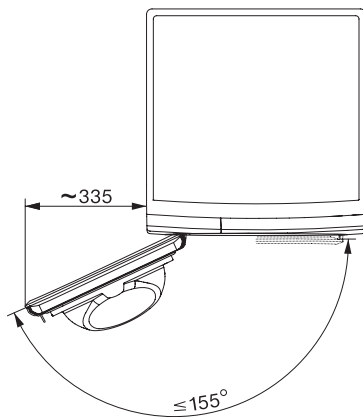

TSF763WP EcoSpeed&8kg

T1 warmtepompdroger:

Met A+++ en DryCare 40 voor efficiënt en behoedzaam drogen.

T1 installation drawing, facia 5 degree, measures in mm

T1 drawing, facia 5 degree, measures in mm

T1 drawing, facia 5 degree, with porthole, measures in mm

T1 drawing, facia 5 degree, measures in mm