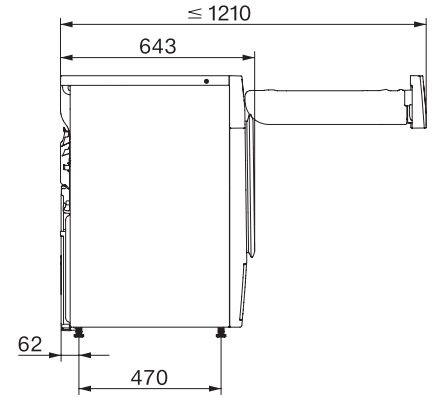

TSD263WP 8kg

T1 warmtepompdroger:

Met A++ en Miele@home voor de slimme wasbehandeling.

T1 installation drawing, fascia 5 degree, measures in mm

T1 drawing, fascia 5 degree, measures in mm

T1 drawing, fascia 5 degree, with porthole, measures in mm

T1 drawing, fascia 5 degree, measures in mm