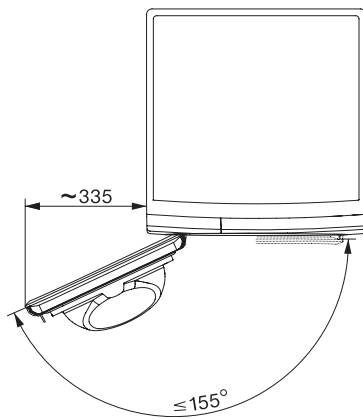

TSD263WP 8kg

T1 warmtepompdroger:

Met A++ en Miele@home voor de slimme wasbehandeling.

T1 installation drawing, fascia 5 degree, measures in mm

T1 drawing, fascia 5 degree, measures in mm

T1 drawing, fascia 5 degree, with porthole, measures in mm

T1 drawing, fascia 5 degree, measures in mm