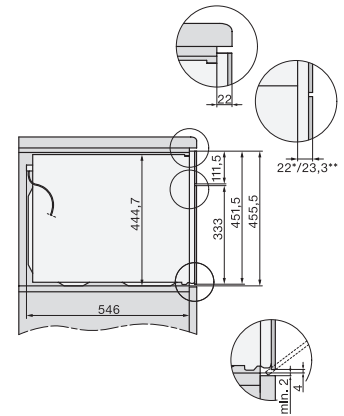

## H 7145 BM

Compacte oven met geïntegreerde magnetron  
in elegant zwart design met automatische programma's en gecombineerde functies.

side view H7000 BM, installation drawings

built-in H7000 BM, installation drawing

built-in H7000 BM build-under, installation drawings

installation H7000 BM, installation drawing

H7x40BM/BMX, installation drawings, GB, AUS

side view H7000 BM build-under, installation drawings

H7x65BP, H7145BM, H7165B, H7365B, H2756B,  
H2765B/BP, DGC7151, DGC7351 installation drawings