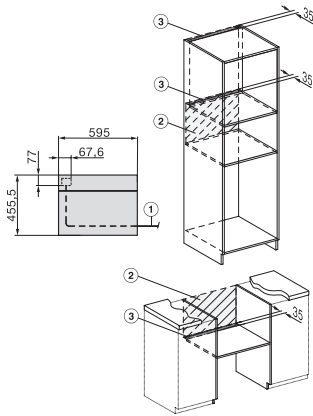

## H 7145 BM

Compacte oven met geïntegreerde magnetron  
in elegant zwart design met automatische programma's en gecombineerde functies.

side view H7000 BM, installation drawings

built-in H7000 BM, installation drawing

built-in H7000 BM build-under, installation drawings

installation H7000 BM, installation drawing

H7x40BM/BMX, installation drawings, GB, AUS

side view H7000 BM build-under, installation drawings

H7x65BP, H7145BM, H7165B, H7365B, H2756B,  
H2765B/BP, DGC7151, DGC7351 installation drawings