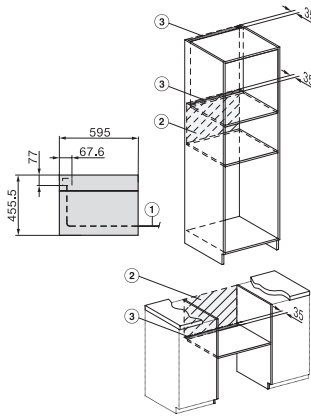

## H 7145 BM

Compacte oven met geïntegreerde magnetron  
in elegant zwart design met automatische programma's en gecombineerde functies.

side view H7000 BM, installation drawings

built-in H7000 BM, installation drawing

built-in H7000 BM build-under, installation drawings

installation H7000 BM, installation drawing

H7x40BM/BMX, installation drawings, GB, AUS

side view H7000 BM build-under, installation drawings

H7x65BP, H7145BM, H7165B, H7365B, H2756B,  
H2765B/BP, DGC7151, DGC7351 installation drawings