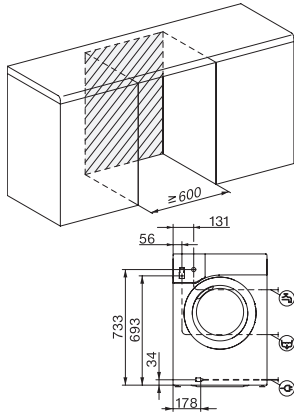

2

WTD165 WPM 8/5kg

WT1 was-droogcombinatie:

Met PerfectCare-technologie voor behoedzame en efficiënte wasbehandeling.

WT1 8/5 kg, installation drawing, slanted facia or straight facia, measures in mm

WT1 8/5 kg, drawing, slanted facia or straight facia, measures in mm

WT1 8/5 kg, drawing, slanted facia or straight facia, measures in mm

WT1 8/5 kg, drawing, slanted facia or straight facia, measures in mm