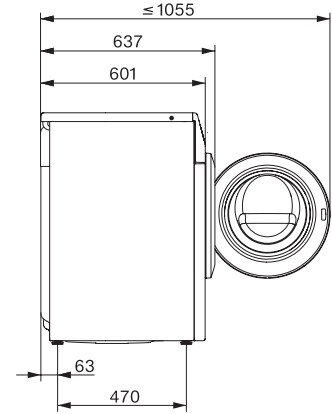

2

WTD165 WPM 8/5kg

WT1 was-droogcombinatie:

Met PerfectCare-technologie voor behoedzame en efficiënte wasbehandeling.

WT1 8/5 kg, installation drawing, slanted facia or straight facia, measures in mm

WT1 8/5 kg, drawing, slanted facia or straight facia, measures in mm

WT1 8/5 kg, drawing, slanted facia or straight facia, measures in mm

WT1 8/5 kg, drawing, slanted facia or straight facia, measures in mm