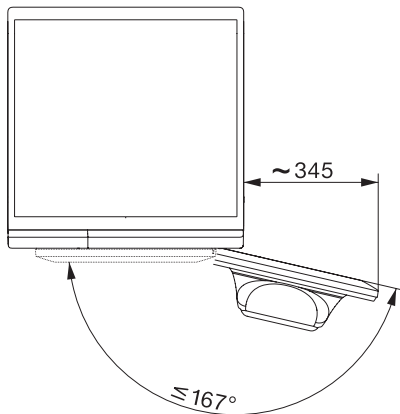

2

WTD165 WPM 8/5kg

WT1 was-droogcombinatie:

Met PerfectCare-technologie voor behoedzame en efficiënte wasbehandeling.

WT1 8/5 kg, installation drawing, slanted facia or straight facia, measures in mm

WT1 8/5 kg, drawing, slanted facia or straight facia, measures in mm

WT1 8/5 kg, drawing, slanted facia or straight facia, measures in mm

WT1 8/5 kg, drawing, slanted facia or straight facia, measures in mm