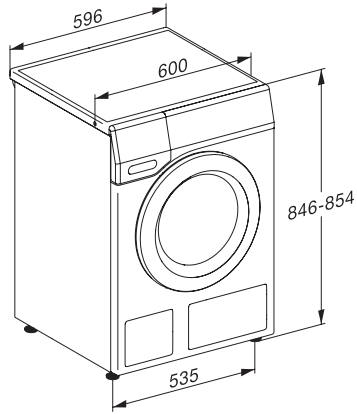

2

WTD165 WPM 8/5kg

WT1 was-droogcombinatie:

Met PerfectCare-technologie voor behoedzame en efficiënte wasbehandeling.

WT1 8/5 kg, installation drawing, slanted facia or straight facia, measures in mm

WT1 8/5 kg, drawing, slanted facia or straight facia, measures in mm

WT1 8/5 kg, drawing, slanted facia or straight facia, measures in mm

WT1 8/5 kg, drawing, slanted facia or straight facia, measures in mm