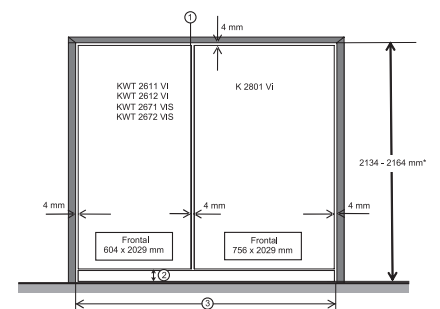

KWT 2672 ViS  
MasterCool-wijnklimaatkast  
voor topdesign en -techniek in groot formaat.

Opening angle 90°/115°, right side stop, MasterCool (Sketch) with footnote

Side-by-side, MasterCool, without partition wall, with heating mat (Sketch) (with footnote)

KWT2611Vi, KWT2671ViS, KWT2601Vi, KWT2661ViS, installation, MasterCool, installation drawings

Sideview, MasterCool, Sketch

Side-by-Side, MasterCool, footnote, installation drawings

KFP2455ed/cs, KFP2454ed/cs, front panel, front dimensions, MasterCool, installation drawings

Installation, MasterCool, \*footnote, installation drawings

KWT2672ViS, KWT2662ViS, KWT2671 ViS, MasterCool, inner space, modeling, installation drawings

Example for dimensioning Side-by-side-Combination MasterCool (Sketch) (\*footnote) (only for EUROPE)