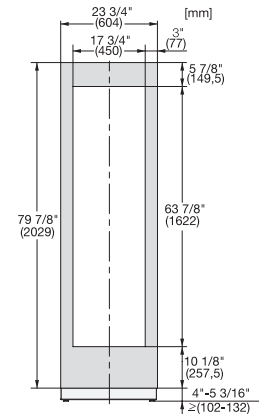

KWT 2672 ViS  
MasterCool-wijnklimaatkast  
voor topdesign en -techniek in groot formaat.

Opening angle 90°/115°, right side stop, MasterCool (Sketch) with footnote

Side-by-side, MasterCool, without partition wall, with heating mat (Sketch) (with footnote)

KWT2611Vi, KWT2671ViS, KWT2601Vi, KWT2661ViS, installation, MasterCool, installation drawings

Sideview, MasterCool, Sketch

Side-by-Side, MasterCool, footnote, installation drawings

KFP2455ed/cs, KFP2454ed/cs, front panel, front dimensions, MasterCool, installation drawings

Installation, MasterCool, \*footnote, installation drawings

KWT2672ViS, KWT2662ViS, KWT2671 ViS, MasterCool, inner space, modeling, installation drawings

Example for dimensioning Side-by-side-Combination MasterCool (Sketch) (\*footnote) (only for EUROPE)