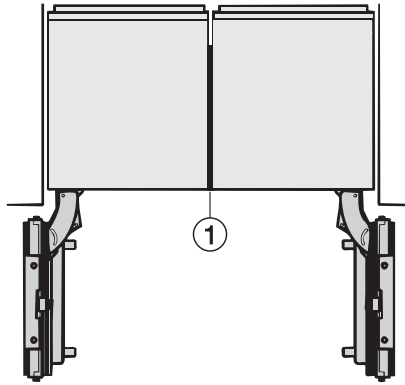

KWT 2672 ViS  
MasterCool-wijnklimaatkast  
voor topdesign en -techniek in groot formaat.

Opening angle 90°/115°, right side stop, MasterCool (Sketch) with footnote

Side-by-side, MasterCool, without partition wall, with heating mat (Sketch) (with footnote)