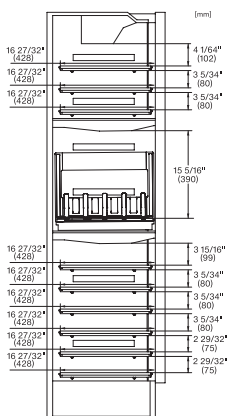

KWT 2672 ViS  
MasterCool-wijnklimaatkast  
voor topdesign en -techniek in groot formaat.

Opening angle 90°/115°, right side stop, MasterCool (Sketch) with footnote

Side-by-side, MasterCool, without partition wall, with heating mat (Sketch) (with footnote)

KWT2611Vi, KWT2671ViS, KWT2601Vi, KWT2661ViS, installation, MasterCool, installation drawings

Sideview, MasterCool, Sketch

Side-by-Side, MasterCool, footnote, installation drawings

KFP2455ed/cs, KFP2454ed/cs, front panel, front dimensions, MasterCool, installation drawings

Installation, MasterCool, \*footnote, installation drawings

KWT2672ViS, KWT2662ViS, KWT2671 ViS, MasterCool, inner space, modeling, installation drawings

Example for dimensioning Side-by-side-Combination MasterCool (Sketch) (\*footnote) (only for EUROPE)