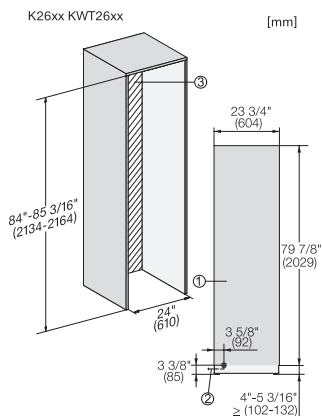

KWT 2672 ViS  
MasterCool-wijnklimaatkast  
voor topdesign en -techniek in groot formaat.

Opening angle 90°/115°, right side stop, MasterCool (Sketch) with footnote

Side-by-side, MasterCool, without partition wall, with heating mat (Sketch) (with footnote)

KWT2611Vi, KWT2671ViS, KWT2601Vi, KWT2661ViS, installation, MasterCool, installation drawings

Sideview, MasterCool, Sketch

Side-by-Side, MasterCool, footnote, installation drawings

KFP2455ed/cs, KFP2454ed/cs, front panel, front dimensions, MasterCool, installation drawings

Installation, MasterCool, \*footnote, installation drawings

KWT2672ViS, KWT2662ViS, KWT2671 ViS, MasterCool, inner space, modeling, installation drawings

Example for dimensioning Side-by-side-Combination MasterCool (Sketch) (\*footnote) (only for EUROPE)