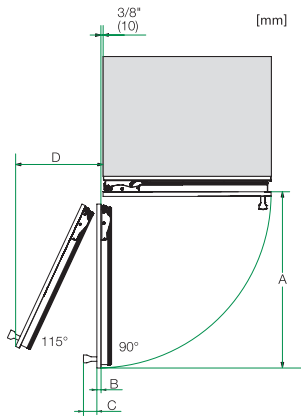

KWT 2672 ViS  
MasterCool-wijnklimaatkast  
voor topdesign en -techniek in groot formaat.

Opening angle 90°/115°, right side stop, MasterCool (Sketch) with footnote

Side-by-side, MasterCool, without partition wall, with heating mat (Sketch) (with footnote)