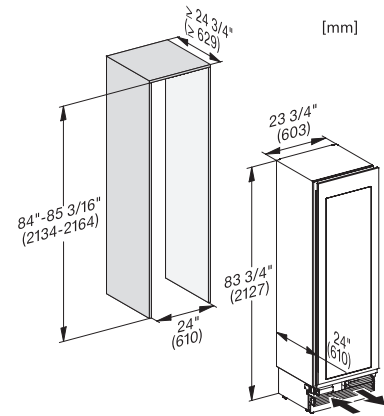

KWT 2672 ViS  
MasterCool-wijnklimaatkast  
voor topdesign en -techniek in groot formaat.

Opening angle 90°/115°, right side stop, MasterCool (Sketch) with footnote

Side-by-side, MasterCool, without partition wall, with heating mat (Sketch) (with footnote)