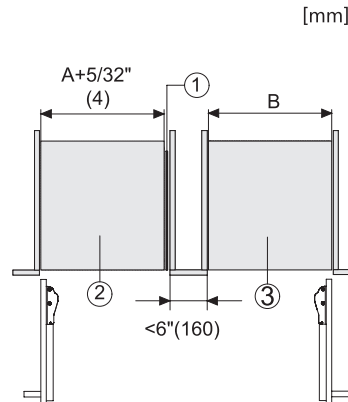

KWT 2672 ViS  
MasterCool-wijnklimaatkast  
voor topdesign en -techniek in groot formaat.

Opening angle 90°/115°, right side stop, MasterCool (Sketch) with footnote

Side-by-side, MasterCool, without partition wall, with heating mat (Sketch) (with footnote)

KWT2611Vi, KWT2671ViS, KWT2601Vi, KWT2661ViS, installation, MasterCool, installation drawings

Sideview, MasterCool, Sketch

Side-by-Side, MasterCool, footnote, installation drawings

KFP2455ed/cs, KFP2454ed/cs, front panel, front dimensions, MasterCool, installation drawings