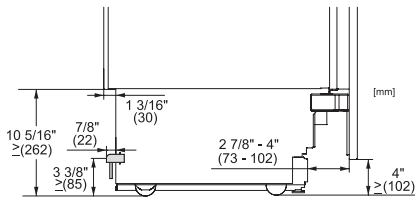

KWT 2672 ViS  
MasterCool-wijnklimaatkast  
voor topdesign en -techniek in groot formaat.

Opening angle 90°/115°, right side stop, MasterCool (Sketch) with footnote

Side-by-side, MasterCool, without partition wall, with heating mat (Sketch) (with footnote)

KWT2611Vi, KWT2671ViS, KWT2601Vi, KWT2661ViS, installation, MasterCool, installation drawings

Sideview, MasterCool, Sketch

Side-by-Side, MasterCool, footnote, installation drawings

KFP2455ed/cs, KFP2454ed/cs, front panel, front dimensions, MasterCool, installation drawings

Installation, MasterCool, \*footnote, installation drawings

KWT2672ViS, KWT2662ViS, KWT2671 ViS, MasterCool, inner space, modeling, installation drawings

Example for dimensioning Side-by-side-Combination MasterCool (Sketch) (\*footnote) (only for EUROPE)