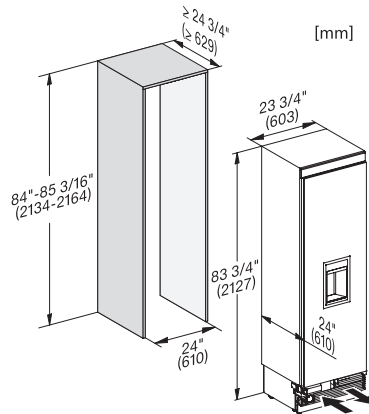

F 2672 Vi
MasterCool-diepvrieskast
voor topdesign en -techniek in groot formaat.

Side-by-side, MasterCool, without partition wall, with heating mat (Sketch) (with footnote)

F2672Vi, F2662Vi, F2671Vi, F2661Vi, installation, MasterCool (installation drawings)