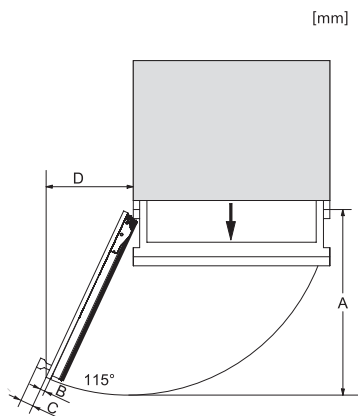

Sideview, MasterCool, Sketch

Side-by-Side, MasterCool, footnote, installation drawings

KFP2445ed/cs, KFP2444ed/cs, Front panel, Front dimensions, MasterCool, installation drawings

F2672Vi, F2672SF, F2662Vi, F2671Vi, F2671SF, F2661Vi, MasterCool, installation, installation drawings

Opening angle 90°/115°, right side stop, MasterCool (Sketch) with footnote