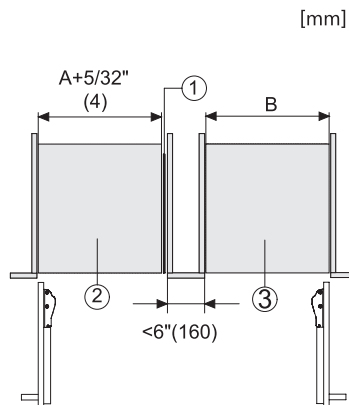

F 2672 Vi
MasterCool-diepvrieskast
voor topdesign en -techniek in groot formaat.

Side-by-side, MasterCool, without partition wall, with heating mat (Sketch) (with footnote)

F2672Vi, F2662Vi, F2671Vi, F2661Vi, installation, MasterCool (installation drawings)

Sideview, MasterCool, Sketch

Side-by-Side, MasterCool, footnote, installation drawings

KFP2445ed/cs, KFP2444ed/cs, Front panel, Front dimensions, MasterCool, installation drawings

F2672Vi, F2672SF, F2662Vi, F2671Vi, F2671SF, F2661Vi, MasterCool, installation, installation drawings