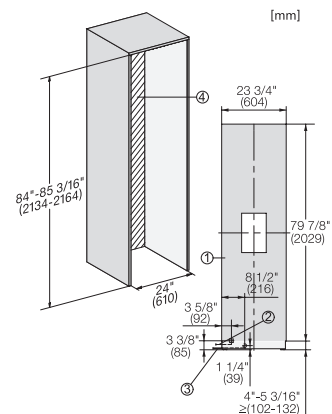

F 2672 Vi
MasterCool-diepvrieskast
voor topdesign en -techniek in groot formaat.

Side-by-side, MasterCool, without partition wall, with heating mat (Sketch) (with footnote)

F2672Vi, F2662Vi, F2671Vi, F2661Vi, installation, MasterCool (installation drawings)

Sideview, MasterCool, Sketch

Side-by-Side, MasterCool, footnote, installation drawings

KFP2445ed/cs, KFP2444ed/cs, Front panel, Front dimensions, MasterCool, installation drawings

F2672Vi, F2672SF, F2662Vi, F2671Vi, F2671SF, F2661Vi, MasterCool, installation, installation drawings