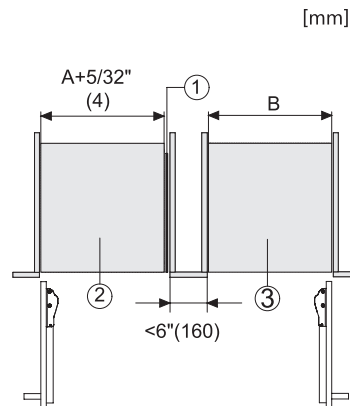

K 2902 Vi
MasterCool-koelkast
voor topdesign en -techniek in groot formaat.

Opening angel 90°/115°, right side stop, MasterCool (Sketch) *footnote

Side-by-side, MasterCool, without partition wall, with heating mat (Sketch) (with footnote)

K2902Vi, K2912Vi, F2902Vi, F2912Vi, K2901Vi, K2911Vi, F2901Vi, F2911Vi, inner space, MasterCool, installation drawings

Sideview, MasterCool, Sketch

Side-by-Side, MasterCool, footnote, installation drawings