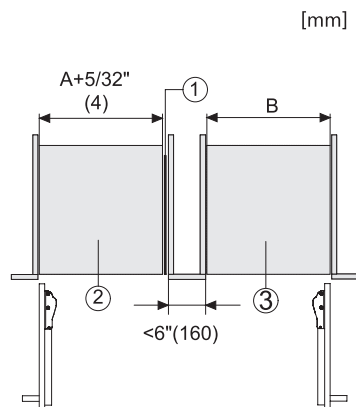

K 2802 Vi
MasterCool-koelkast
voor topdesign en -techniek in groot formaat.

Opening angle $90^\circ/115^\circ$, right side stop, MasterCool (Sketch) *footnote

Side-by-side, MasterCool, without partition wall, with heating mat (Sketch) (with footnote)

K2801Vi, K2811Vi, K2802Vi, K2812Vi, inner space, MasterCool, installation drawings

KFP3005ed/cs, KFP3004ed/cs, Front panel, Front dimensions, MasterCool II, installation drawings

Sideview, MasterCool, Sketch

Example for dimensioning Side-by-side-Combination MasterCool (Sketch) (*footnote) (only for EUROPE)

Side-by-Side, MasterCool, footnote, installation drawings

K2801Vi, K2811Vi, K2801SF, K2811SF, installation, MasterCool, *footnote, installation drawings

Example for dimensioning Side-by-side-Combination MasterCool (Sketch) (*footnote) (only for EUROPE)