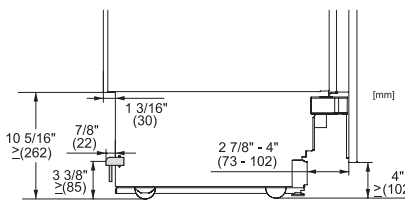

K 2802 Vi
MasterCool-koelkast
voor topdesign en -techniek in groot formaat.

Opening angle $90^\circ/115^\circ$, right side stop, MasterCool (Sketch) *footnote

Side-by-side, MasterCool, without partition wall, with heating mat (Sketch) (with footnote)

K2801Vi, K2811Vi, K2802Vi, K2812Vi, inner space, MasterCool, installation drawings

KFP3005ed/cs, KFP3004ed/cs, Front panel, Front dimensions, MasterCool II, installation drawings

Sideview, MasterCool, Sketch