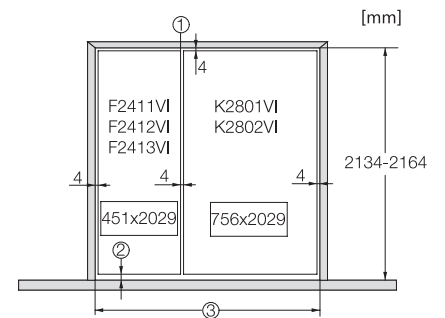

K 2802 Vi
MasterCool-koelkast
voor topdesign en -techniek in groot formaat.

Opening angle $90^\circ/115^\circ$, right side stop, MasterCool (Sketch) *footnote

Side-by-side, MasterCool, without partition wall, with heating mat (Sketch) (with footnote)

K2801Vi, K2811Vi, K2802Vi, K2812Vi, inner space, MasterCool, installation drawings

KFP3005ed/cs, KFP3004ed/cs, Front panel, Front dimensions, MasterCool II, installation drawings

Sideview, MasterCool, Sketch