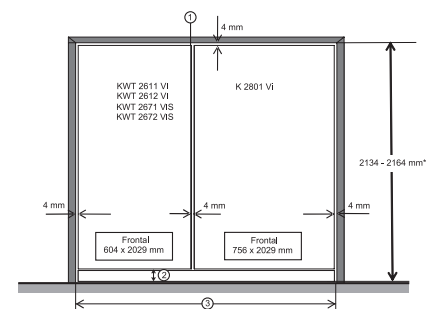

K 2802 Vi
MasterCool-koelkast
voor topdesign en -techniek in groot formaat.

Opening angle $90^\circ/115^\circ$, right side stop, MasterCool (Sketch) *footnote

Side-by-side, MasterCool, without partition wall, with heating mat (Sketch) (with footnote)

K2801Vi, K2811Vi, K2802Vi, K2812Vi, inner space, MasterCool, installation drawings

KFP3005ed/cs, KFP3004ed/cs, Front panel, Front dimensions, MasterCool II, installation drawings

Sideview, MasterCool, Sketch

Example for dimensioning Side-by-side-Combination MasterCool (Sketch) (*footnote) (only for EUROPE)

Side-by-Side, MasterCool, footnote, installation drawings

K2801Vi, K2811Vi, K2801SF, K2811SF, installation, MasterCool, *footnote, installation drawings

Example for dimensioning Side-by-side-Combination MasterCool (Sketch) (*footnote) (only for EUROPE)