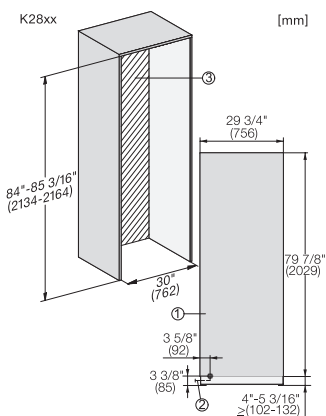

K 2802 Vi
MasterCool-koelkast
voor topdesign en -techniek in groot formaat.

Opening angle $90^\circ/115^\circ$, right side stop, MasterCool (Sketch) *footnote

Side-by-side, MasterCool, without partition wall, with heating mat (Sketch) (with footnote)

K2801Vi, K2811Vi, K2802Vi, K2812Vi, inner space, MasterCool, installation drawings

KFP3005ed/cs, KFP3004ed/cs, Front panel, Front dimensions, MasterCool II, installation drawings

Sideview, MasterCool, Sketch

Example for dimensioning Side-by-side-Combination MasterCool (Sketch) (*footnote) (only for EUROPE)

Side-by-Side, MasterCool, footnote, installation drawings

K2801Vi, K2811Vi, K2801SF, K2811SF, installation, MasterCool, *footnote, installation drawings

Example for dimensioning Side-by-side-Combination MasterCool (Sketch) (*footnote) (only for EUROPE)