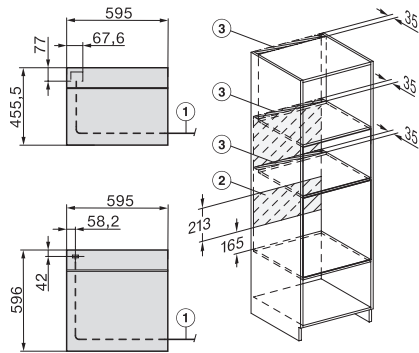

H226x-1B/BP/E/EP/IP, H2x6xB/BP, H7x6xB/BP/BPX, installation drawings

H226x-1B/BP/E/EP/IP, H2760B/BP, H28x0B/BP, H7x40BM/BMX, H7x6xB/BP/BPX, installation drawings

H2760B/BP, H28x0B/BP, H7x6xB/BP/BPX, installation drawings

H7x65BP, H7145BM, H7165B, H7365B, H2756B, H2765B/BP, DGC7151, DGC7351 installation drawings

H2xxx-1 B/BP/E/IP, H7xxx B/BP/BM/BMX, installation drawings

H 7365 BP

Oven

in een elegant, zwart design met bratometer en pyrolyse.

H2xxx-1 B/BP/E/I/IP, H7xxx B/BP/BM/BMX, installation drawings