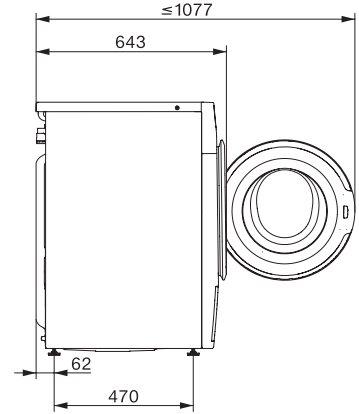

WSG363 WCS PWash&9kg

W1 wasmachine voorlader:

Met QuickPowerWash en SingleWash snel naar het beste wasresultaat.

W1 drawing, facia 5 degree, measures in mm

W1 drawing, facia 5 degree, measures in mm

W1 drawing, facia 5 degree, measures in mm

W1 drawing, facia 5 degree, measures in mm