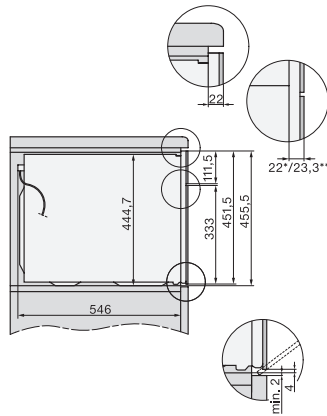

H 7340 BM

Compacte oven met geïntegreerde magnetron

Perfect te combineren design met automatische en combinatieprogramma's.

H226x-1B/BP/E/EP//IP, H2760B/BP, H28x0B/BP, H7x40BM/BMX, H7x6xB/BP/BPX, installation drawings

side view H7000 BM build-under, installation drawings

H2xxx-1 B/BP/E//IP, H7xxx B/BP/BM/BMX, installation drawings

H2xxx-1 B/BP/E//IP, H7xxx B/BP/BM/BMX, installation drawings