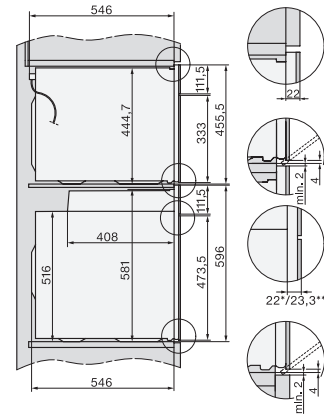

H 7340 BM

Compacte oven met geïntegreerde magnetron

Perfect te combineren design met automatische en combinatieprogramma's.

H226x-1B/BP/E/EP//IP, H2760B/BP, H28x0B/BP, H7x40BM/BMX, H7x6xB/BP/BPX, installation drawings

side view H7000 BM build-under, installation drawings

H2xxx-1 B/BP/E//IP, H7xxx B/BP/BM/BMX, installation drawings

H2xxx-1 B/BP/E//IP, H7xxx B/BP/BM/BMX, installation drawings