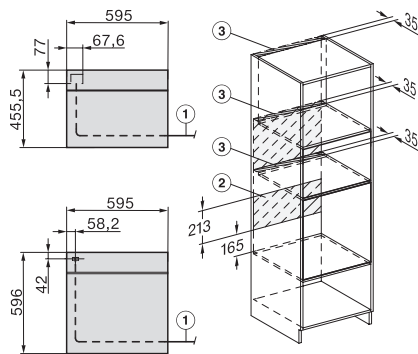

H 7340 BM

Compacte oven met geïntegreerde magnetron

Perfect te combineren design met automatische en combinatieprogramma's.

H226x-1B/BP/E/EP//IP, H2760B/BP, H28x0B/BP, H7x40BM/BMX, H7x6xB/BP/BPX, installation drawings

side view H7000 BM build-under, installation drawings

H2xxx-1 B/BP/E//IP, H7xxx B/BP/BM/BMX, installation drawings

H2xxx-1 B/BP/E//IP, H7xxx B/BP/BM/BMX, installation drawings