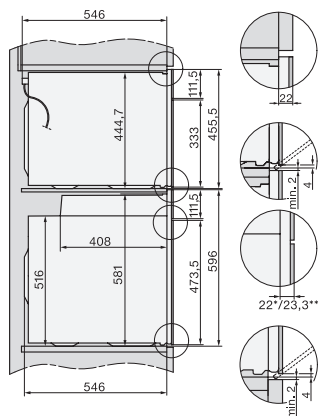

H 7860 BPX

Greeploze oven

Perfect te combineren design met bratometer en BrilliantLight.

EAN: 4002516117964 / Materiaalnummer: 11101670 /
Oud Materiaalnummer: 22786075EU1

Hoogte in mm	596
Diepte in mm	568
Gewicht in kg	47,0
Totale aansluitwaarde in kW	3,70
Spanning in V	220-240
Frequentie in Hz	50
Zekering in A	16
Aantal fasen	1
Aansluitkabel met netstekker	•
Lengte van de elektriciteitskabel in m	1,50
Verlichting vervangen	Service

H 7860 BPX

Greeploze oven

Perfect te combineren design met bratometer en BrilliantLight.

installation H7000 XL, installation drawing

side view H7000 XL, installation drawings

built-in H7000 XL, installation drawing

H226x-1B/BP/E/EP/I/IP, H2x6xB/BP, H7x6xB/BP/BPX, installation drawings

H226x-1B/BP/E/EP/I/IP, H2760B/BP, H28x0B/BP, H7x40BM/BMX, H7x6xB/BP/BPX, installation drawings

side view H7000 XL build-under, installation drawing

H2xxx-1 B/BP/E/I/IP, H7xxx B/BP/BM/BMX, installation drawings

H2xxx-1 B/BP/E/I/IP, H7xxx B/BP/BM/BMX, installation drawings