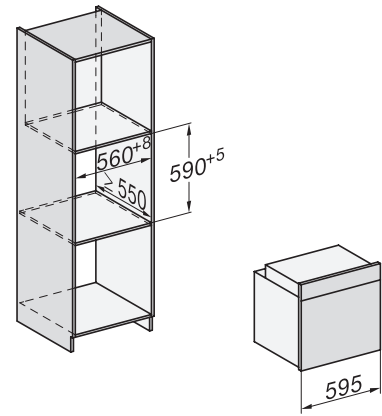

H 7860 BPX

Greeploze oven

Perfect te combineren design met bratometer en BrilliantLight.

installation H7000 XL, installation drawing

side view H7000 XL, installation drawings

built-in H7000 XL, installation drawing

H226x-1B/BP/E/EP/I/IP, H2x6xB/BP, H7x6xB/BP/BPX, installation drawings

H226x-1B/BP/E/EP/I/IP, H2760B/BP, H28x0B/BP, H7x40BM/BMX, H7x6xB/BP/BPX, installation drawings

side view H7000 XL build-under, installation drawing