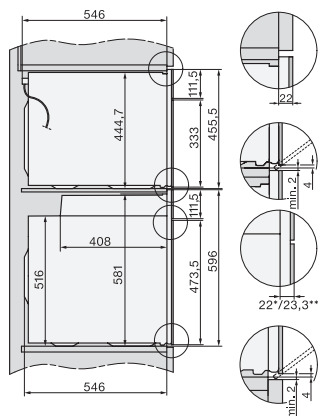

H 7860 BPX

Greeploze oven

Perfect te combineren design met bratometer en BrilliantLight.

installation H7000 XL, installation drawing

side view H7000 XL, installation drawings

built-in H7000 XL, installation drawing

H226x-1B/BP/E/EP/I/IP, H2x6xB/BP, H7x6xB/BP/BPX, installation drawings

H226x-1B/BP/E/EP/I/IP, H2760B/BP, H28x0B/BP, H7x40BM/BMX, H7x6xB/BP/BPX, installation drawings

side view H7000 XL build-under, installation drawing

H2xxx-1 B/BP/E/I/IP, H7xxx B/BP/BM/BMX, installation drawings

H2xxx-1 B/BP/E/I/IP, H7xxx B/BP/BM/BMX, installation drawings