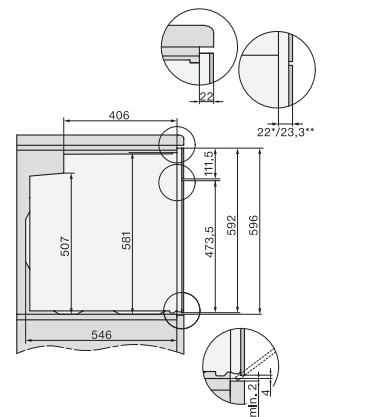

## H 7860 BPX

Greeploze oven

Perfect te combineren design met bratometer en BrilliantLight.

installation H7000 XL, installation drawing

side view H7000 XL, installation drawings

built-in H7000 XL, installation drawing

Installation H7000 XL underframe, installation drawings

Installation H7000 BM XL, installation drawings

side view H7000 XL build-under, installation drawing

side view Kombi BM XL, installation drawings

Installation Kombi BM XL, installation drawings