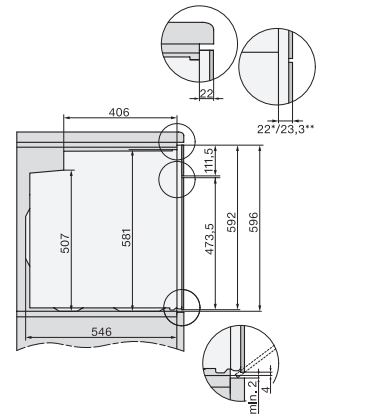

H 7860 BPX

Greeploze oven

Perfect te combineren design met bratometer en BrilliantLight.

installation H7000 XL, installation drawing

side view H7000 XL, installation drawings

built-in H7000 XL, installation drawing

H226x-1B/BP/E/EP/I/IP, H2x6xB/BP, H7x6xB/BP/BPX, installation drawings

H226x-1B/BP/E/EP/I/IP, H2760B/BP, H28x0B/BP, H7x40BM/BMX, H7x6xB/BP/BPX, installation drawings

side view H7000 XL build-under, installation drawing