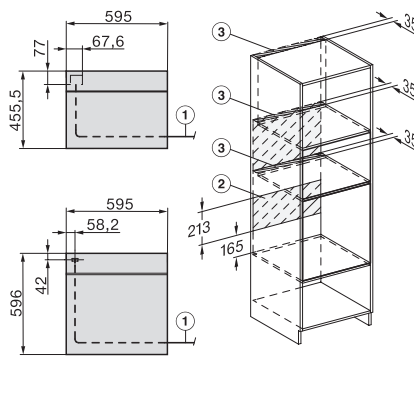

## H 7860 BPX

Greeploze oven

Perfect te combineren design met bratometer en BrilliantLight.

installation H7000 XL, installation drawing

side view H7000 XL, installation drawings

built-in H7000 XL, installation drawing

Installation H7000 XL underframe, installation drawings

Installation H7000 BM XL, installation drawings

side view H7000 XL build-under, installation drawing

side view Kombi BM XL, installation drawings

Installation Kombi BM XL, installation drawings