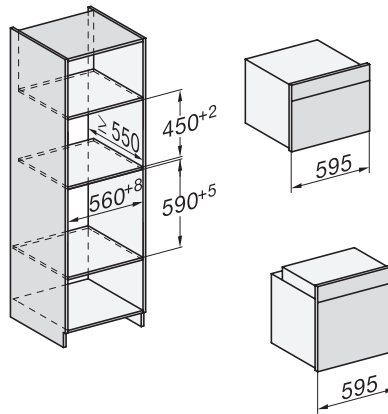

H 7860 BPX

Greeploze oven

Perfect te combineren design met bratometer en BrilliantLight.

installation H7000 XL, installation drawing

side view H7000 XL, installation drawings

built-in H7000 XL, installation drawing

H226x-1B/BP/E/EP/I/IP, H2x6xB/BP, H7x6xB/BP/BPX, installation drawings

H226x-1B/BP/E/EP/I/IP, H2760B/BP, H28x0B/BP, H7x40BM/BMX, H7x6xB/BP/BPX, installation drawings

side view H7000 XL build-under, installation drawing