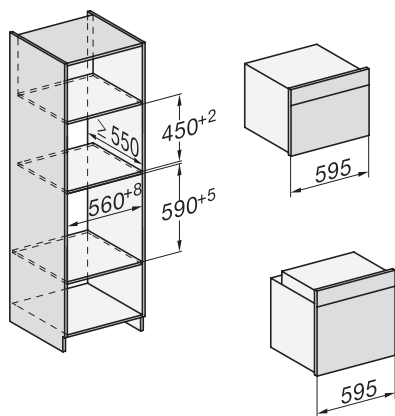

H 7860 BP

Oven

Perfect te combineren design met bratometer en BrilliantLight.

installation H7000 XL, installation drawing

side view H7000 XL, installation drawings

built-in H7000 XL, installation drawing

Installation H7000 XL underframe, installation drawings

H2x6x-1B/BP/E/EP/I/IP, H2850BP, H7x6xB/BP/BPX, H2x6xB, installation drawings

H7000 handle, installation drawing

Installation H7000 BM XL, installation drawings

side view H7000 XL build-under, installation drawing