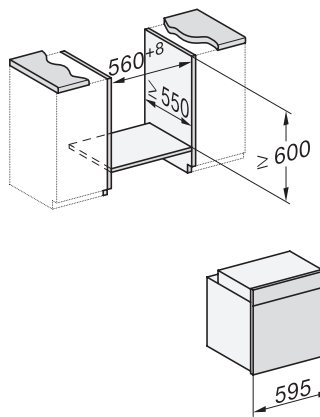

H 7860 BP

Oven

Perfect te combineren design met bratometer en BrilliantLight.

installation H7000 XL, installation drawing

side view H7000 XL, installation drawings

built-in H7000 XL, installation drawing

Installation H7000 XL underframe, installation drawings

H2x6x-1B/BP/E/EP/I/IP, H2850BP, H7x6xB/BP/BPX, H2x6xB, installation drawings

H7000 handle, installation drawing

Installation H7000 BM XL, installation drawings

side view H7000 XL build-under, installation drawing