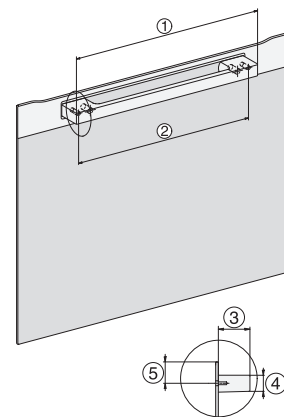

H 7860 BP

Oven

Perfect te combineren design met bratometer en BrilliantLight.

installation H7000 XL, installation drawing

side view H7000 XL, installation drawings

built-in H7000 XL, installation drawing

Installation H7000 XL underframe, installation drawings

H2x6x-1B/BP/E/EP/I/IP, H2850BP, H7x6xB/BP/BPX, H2x6xB, installation drawings

H7000 handle, installation drawing

Installation H7000 BM XL, installation drawings

side view H7000 XL build-under, installation drawing