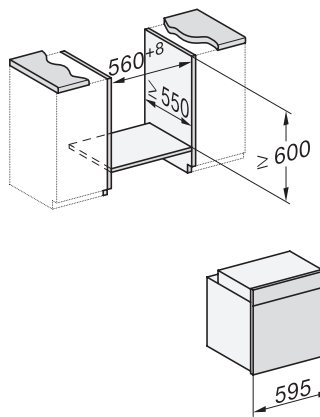

### Oven

Perfect te combineren design met bratometer en BrilliantLight.

installation H7000 XL, installation drawing

side view H7000 XL, installation drawings

built-in H7000 XL, installation drawing

Installation H7000 XL underframe, installation drawings

H2x6x-1B/BP/E/EP/I/IP, H2850BP, H7x6xB/BP/BPX, H2x6xB, installation drawings

H7000 handle, glass, installation drawings

Installation H7000 BM XL, installation drawings

side view H7000 XL build-under, installation drawing