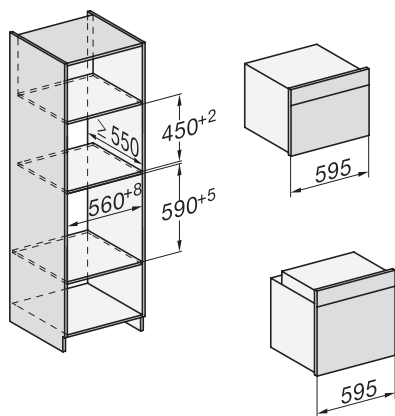

### Oven

Perfect te combineren design met bratometer en BrilliantLight.

installation H7000 XL, installation drawing

side view H7000 XL, installation drawings

built-in H7000 XL, installation drawing

Installation H7000 XL underframe, installation drawings

H2x6x-1B/BP/E/EP/I/IP, H2850BP, H7x6xB/BP/BPX, H2x6xB, installation drawings

H7000 handle, glass, installation drawings

Installation H7000 BM XL, installation drawings

side view H7000 XL build-under, installation drawing