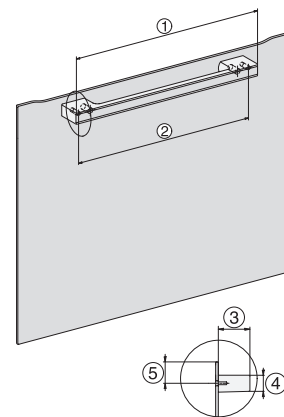

### Oven

Perfect te combineren design met bratometer en BrilliantLight.

installation H7000 XL, installation drawing

side view H7000 XL, installation drawings

built-in H7000 XL, installation drawing

Installation H7000 XL underframe, installation drawings

H2x6x-1B/BP/E/EP/I/IP, H2850BP, H7x6xB/BP/BPX, H2x6xB, installation drawings

H7000 handle, glass, installation drawings

Installation H7000 BM XL, installation drawings

side view H7000 XL build-under, installation drawing