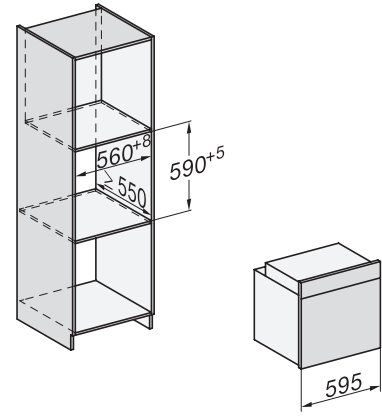

### Oven

Perfect te combineren design met bratometer en BrilliantLight.

installation H7000 XL, installation drawing

side view H7000 XL, installation drawings

built-in H7000 XL, installation drawing

H226x-1B/BP/E/EP/I/IP, H2x6xB/BP, H7x6xB/BP/BPX, installation drawings