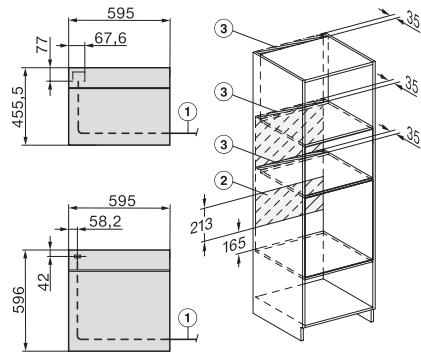

H2x6x-1B/BP/E/EP/I/IP, H2850BP, H7x6xB/BP/BPX, H2x6xB, installation drawings

DG7x40, DGC7x4x, DGC7x6x, DG7635, DGM7x4x, DO7, H2860B/BP, H7240BM, H7x40BM, H7x4xB/BP, H7x6xB/BP, installation drawings

H226x-1B/BP/E/EP/I/IP, H2760B/BP, H28x0B/BP, H7x40BM/BMX, H7x6xB/BP/BPX, installation drawings

side view H7000 XL build-under, installation drawing

H2xxx-1 B/BP/E/I/IP, H7xxx B/BP/BM/BMX, installation drawings

H 7860 BP

Oven

Perfect te combineren design met bratometer en BrilliantLight.

H2xxx-1 B/BP/E/I/IP, H7xxx B/BP/BM/BMX, installation drawings