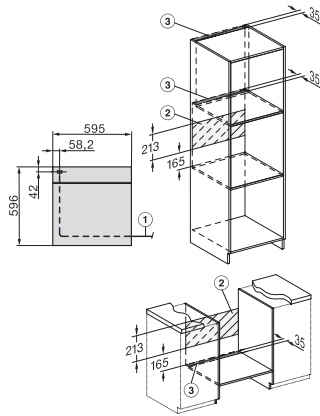

H 7860 BP

Oven

Perfect te combineren design met bratometer en BrilliantLight.

installation H7000 XL, installation drawing

side view H7000 XL, installation drawings

built-in H7000 XL, installation drawing

Installation H7000 XL underframe, installation drawings