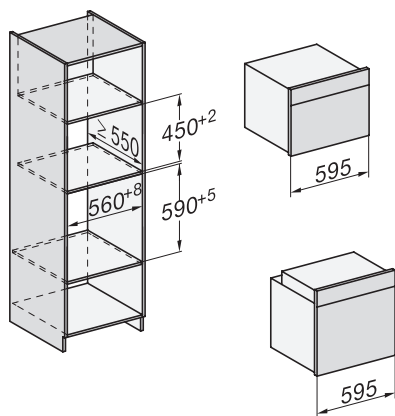

H 7860 BP

Oven

Perfect te combineren design met bratometer en BrilliantLight.

installation H7000 XL, installation drawing

side view H7000 XL, installation drawings

built-in H7000 XL, installation drawing

Installation H7000 XL underframe, installation drawings

H2x6x-1B/BP/E/EP/I/IP, H2850BP, H7x6xB/BP/BPX, H2x6xB, installation drawings

H7000 handle, glass, installation drawings

Installation H7000 BM XL, installation drawings

side view H7000 XL build-under, installation drawing