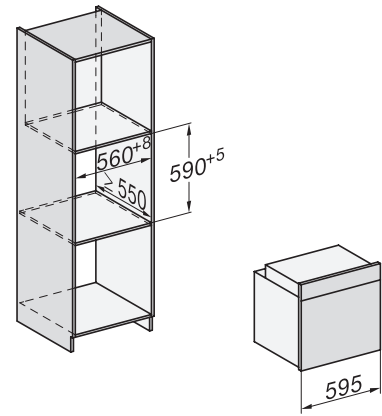

H 7860 BP

Oven

Perfect te combineren design met bratometer en BrilliantLight.

installation H7000 XL, installation drawing

side view H7000 XL, installation drawings

built-in H7000 XL, installation drawing

Installation H7000 XL underframe, installation drawings

H2x6x-1B/BP/E/EP/I/IP, H2850BP, H7x6xB/BP/BPX, H2x6xB, installation drawings

H7000 handle, glass, installation drawings

Installation H7000 BM XL, installation drawings

side view H7000 XL build-under, installation drawing