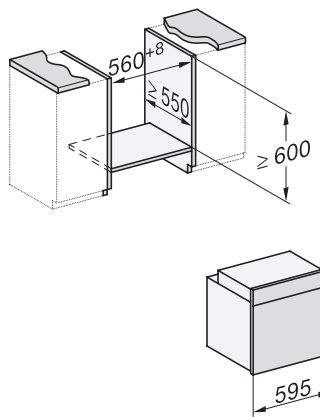

H 7860 BP

Oven

Perfect te combineren design met bratometer en BrilliantLight.

installation H7000 XL, installation drawing

side view H7000 XL, installation drawings

built-in H7000 XL, installation drawing

Installation H7000 XL underframe, installation drawings

H2x6x-1B/BP/E/EP/I/IP, H2850BP, H7x6xB/BP/BPX, H2x6xB, installation drawings

H7000 handle, glass, installation drawings

Installation H7000 BM XL, installation drawings

side view H7000 XL build-under, installation drawing