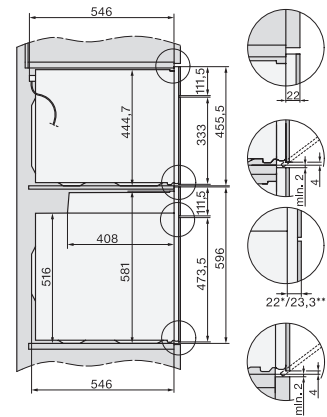

H 7860 BP

Oven

Perfect te combineren design met bratometer en BrilliantLight.

EAN: 4002516117933 / Materiaalnummer: 11101630 /  
Oud Materiaalnummer: 22786025EU1

Hoogte in mm	596
Diepte in mm	568
Gewicht in kg	47,0
Totale aansluitwaarde in kW	3,70
Spanning in V	220-240
Frequentie in Hz	50
Zekering in A	16
Aantal fasen	1
Aansluitkabel met netstekker	•
Lengte van de elektriciteitskabel in m	1,50
Verlichting vervangen	Service

### Oven

Perfect te combineren design met bratometer en BrilliantLight.

installation H7000 XL, installation drawing

side view H7000 XL, installation drawings

built-in H7000 XL, installation drawing

H226x-1B/BP/E/EP/I/IP, H2x6xB/BP, H7x6xB/BP/BPX, installation drawings

H2x6x-1B/BP/E/EP/I/IP, H2850BP, H7x6xB/BP/BPX, H2x6xB, installation drawings

DG7x40, DGC7x4x, DGC7x6x, DG7635, DGM7x4x, DO7, H2860B/BP, H7240BM, H7x40BM, H7x4xB/BP, H7x6xB/BP, installation drawings

H226x-1B/BP/E/EP/I/IP, H2760B/BP, H28x0B/BP, H7x40BM/BMX, H7x6xB/BP/BPX, installation drawings

side view H7000 XL build-under, installation drawing

H2xxx-1 B/BP/E/I/IP, H7xxx B/BP/BM/BMX, installation drawings

H 7860 BP

Oven

Perfect te combineren design met bratometer en BrilliantLight.

H2xxx-1 B/BP/E/I/IP, H7xxx B/BP/BM/BMX, installation drawings