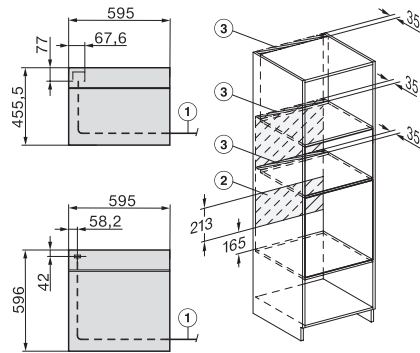

H 7860 BP

Oven

Perfect te combineren design met bratometer en BrilliantLight.

Installation Kombi BM XL, installation drawings