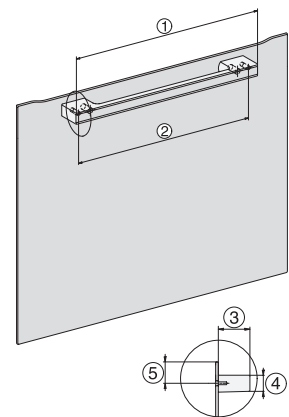

H 7860 BP

Oven

Perfect te combineren design met bratometer en BrilliantLight.

installation H7000 XL, installation drawing

side view H7000 XL, installation drawings

built-in H7000 XL, installation drawing

Installation H7000 XL underframe, installation drawings

H2x6x-1B/BP/E/EP/I/IP, H2850BP, H7x6xB/BP/BPX, H2x6xB, installation drawings

H7000 handle, glass, installation drawings

Installation H7000 BM XL, installation drawings

side view H7000 XL build-under, installation drawing