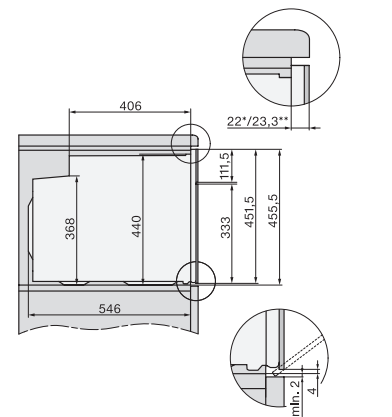

H 7840 BPX

Greeploze compacte oven

Perfect te combineren design met bratometer en BrilliantLight.

side view H7000 M, installation drawings

side view H7000 M, installation drawings, GB, AU

built-in H7000 M, installation drawing

built-in H7000 M build-under, installation drawing

Installation H7000 M, installation drawing

side view H7000 M build-under, installation drawings