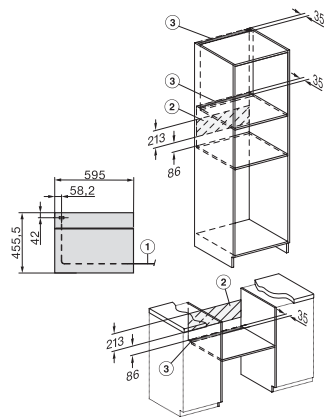

H 7840 BPX

Greeploze compacte oven

Perfect te combineren design met bratometer en BrilliantLight.

side view H7000 M, installation drawings

side view H7000 M, installation drawings, GB, AU

built-in H7000 M, installation drawing

built-in H7000 M build-under, installation drawing

Installation H7000 M, installation drawing

side view H7000 M build-under, installation drawings