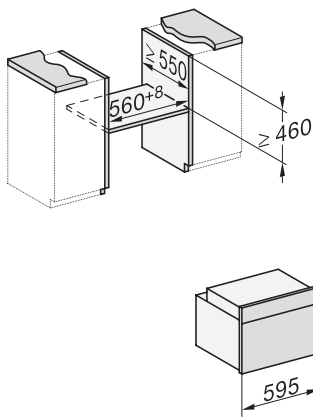

H 7840 BPX

Greeploze compacte oven

Perfect te combineren design met bratometer en BrilliantLight.

side view H7000 M, installation drawings

side view H7000 M, installation drawings, GB, AU

built-in H7000 M, installation drawing

built-in H7000 M build-under, installation drawing

Installation H7000 M, installation drawing

side view H7000 M build-under, installation drawings