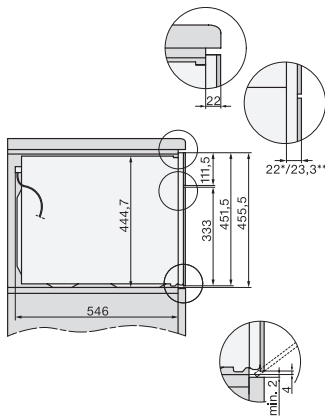

H 7840 BM

Compacte oven met geïntegreerde magnetron

Perfect te combineren design met automatische programma's en bratometer.

side view H7000 BM, installation drawings

built-in H7000 BM, installation drawing

built-in H7000 BM build-under, installation drawings

installation H7000 BM, installation drawing

DG2840, DG7x40, DGC7x4x, DG7x6x, DGC7x6x, DGD7635, DGM7x4x, DO7, H28B/BP, H7x4xB/BM/BP, H7x6xB/BP, installation drawing

H226x-1B/BP/EP/IP, H2760B/BP, H28x0B/BP, H7x40BM/BMX, H7x6xB/BP/BPX, installation drawings

side view H7000 BM build-under, installation drawings

H2xxx-1 B/BP/E/IP, H7xxx B/BP/BM/BMX, installation drawings