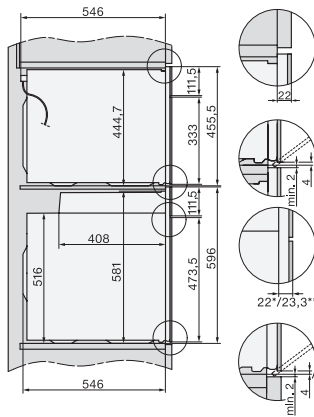

H 7840 BM

Compacte oven met geïntegreerde magnetron

Perfect te combineren design met automatische programma's en bratometer.

side view H7000 BM, installation drawings

built-in H7000 BM, installation drawing

built-in H7000 BM build-under, installation drawings

installation H7000 BM, installation drawing

DG2840, DG7x40, DGC7x4x, DG7x6x, DGC7x6x, DGD7635, DGM7x4x, DO7, H28B/BP, H7x4xB/BM/BP, H7x6xB/BP, installation drawing

H226x-1B/BP/EP/IP, H2760B/BP, H28x0B/BP, H7x40BM/BMX, H7x6xB/BP/BPX, installation drawings

side view H7000 BM build-under, installation drawings

H2xxx-1 B/BP/E/IP, H7xxx B/BP/BM/BMX, installation drawings

H2xxx-1 B/BP/E/IP, H7xxx B/BP/BM/BMX, installation drawings