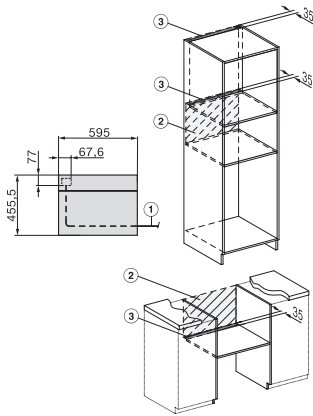

H 7840 BM

Compacte oven met geïntegreerde magnetron

Perfect te combineren design met automatische programma's en bratometer.

side view H7000 BM, installation drawings

built-in H7000 BM, installation drawing

built-in H7000 BM build-under, installation drawings

installation H7000 BM, installation drawing

DG2840, DG7x40, DGC7x4x, DG7x6x, DGC7x6x, DGD7635, DGM7x4x, DO7, H28B/BP, H7x4xB/BM/BP, H7x6xB/BP, installation drawing