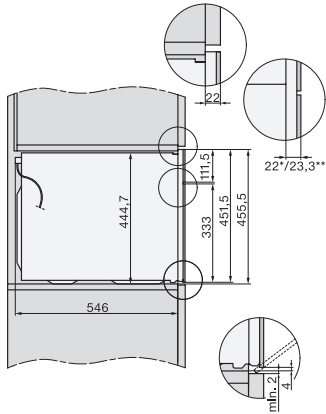

H 7840 BM

Compacte oven met geïntegreerde magnetron

Perfect te combineren design met automatische programma's en bratometer.

side view H7000 BM, installation drawings

built-in H7000 BM, installation drawing

built-in H7000 BM build-under, installation drawings

installation H7000 BM, installation drawing

H7000 handle, glass, installation drawings

Installation H7000 BM XL, installation drawings

side view H7000 BM build-under, installation drawings