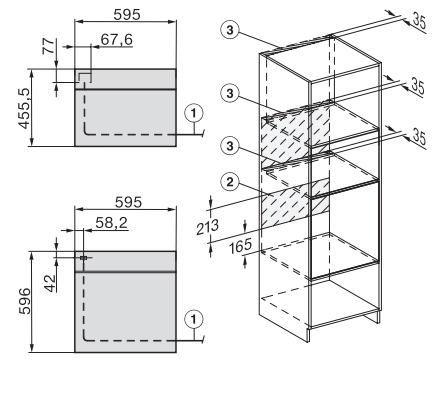

H 7840 BM

Compacte oven met geïntegreerde magnetron

Perfect te combineren design met automatische programma's en bratometer.

side view H7000 BM, installation drawings

built-in H7000 BM, installation drawing

built-in H7000 BM build-under, installation drawings

installation H7000 BM, installation drawing

H7000 handle, glass, installation drawings

Installation H7000 BM XL, installation drawings

side view H7000 BM build-under, installation drawings

side view Kombi BM XL, installation drawings

Installation Kombi BM XL, installation drawings