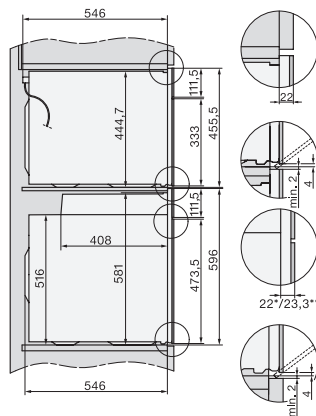

H 7840 BM

Compacte oven met geïntegreerde magnetron

Perfect te combineren design met automatische programma's en bratometer.

side view H7000 BM, installation drawings

built-in H7000 BM, installation drawing

built-in H7000 BM build-under, installation drawings

installation H7000 BM, installation drawing

H7000 handle, glass, installation drawings

Installation H7000 BM XL, installation drawings

side view H7000 BM build-under, installation drawings

side view Kombi BM XL, installation drawings

Installation Kombi BM XL, installation drawings