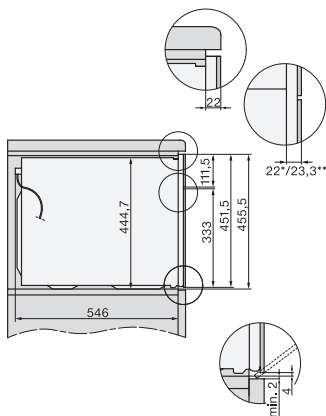

H 7840 BM

Compacte oven met geïntegreerde magnetron

Perfect te combineren design met automatische programma's en bratometer.

side view H7000 BM, installation drawings

built-in H7000 BM, installation drawing

built-in H7000 BM build-under, installation drawings

installation H7000 BM, installation drawing

H7000 handle, glass, installation drawings

Installation H7000 BM XL, installation drawings

side view H7000 BM build-under, installation drawings

side view Kombi BM XL, installation drawings

Installation Kombi BM XL, installation drawings