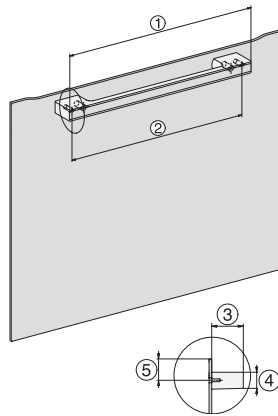

H 7840 BM

Compacte oven met geïntegreerde magnetron

Perfect te combineren design met automatische programma's en bratometer.

side view H7000 BM, installation drawings

built-in H7000 BM, installation drawing

built-in H7000 BM build-under, installation drawings

installation H7000 BM, installation drawing

H7000 handle, glass, installation drawings

Installation H7000 BM XL, installation drawings

side view H7000 BM build-under, installation drawings