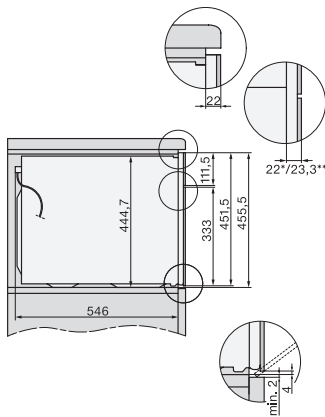

side view H7000 BM build-under, installation drawings