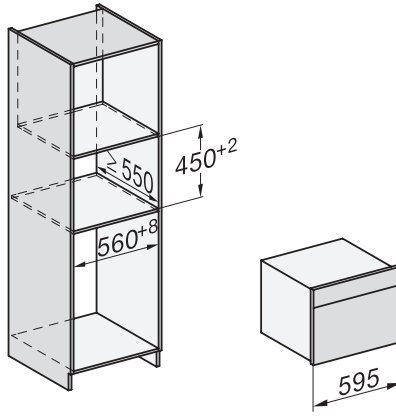

## H 7840 BM

Compacte oven met geïntegreerde magnetron

Perfect te combineren design met automatische programma's en bratometer.

H7x40BM/BMX, installation drawings

built-in H7000 BM, installation drawing

built-in H7000 BM build-under, installation drawings