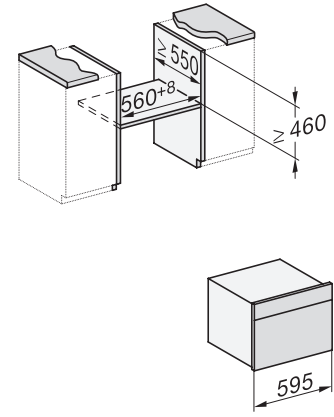

## H 7840 BM

Compacte oven met geïntegreerde magnetron

Perfect te combineren design met automatische programma's en bratometer.

H7x40BM/BMX, installation drawings

built-in H7000 BM, installation drawing

built-in H7000 BM build-under, installation drawings