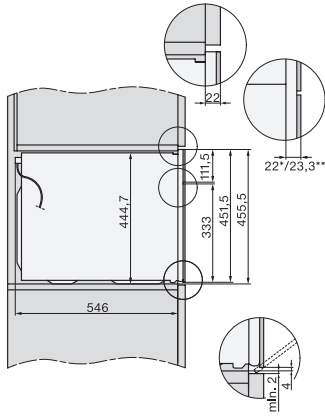

## H 7840 BM

Compacte oven met geïntegreerde magnetron

Perfect te combineren design met automatische programma's en bratometer.

H7x40BM/BMX, installation drawings

built-in H7000 BM, installation drawing

built-in H7000 BM build-under, installation drawings