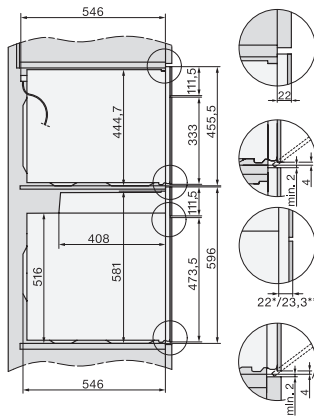

## H 7840 BM

Compacte oven met geïntegreerde magnetron

Perfect te combineren design met automatische programma's en bratometer.

H7x40BM/BMX, installation drawings

built-in H7000 BM, installation drawing

built-in H7000 BM build-under, installation drawings

installation H7000 BM, installation drawing

DG7x40, DGC7x4x, DGC7x6x, DG7635, DGM7x4x, DO7, H2860B/BP, H7240BM, H7x40BM, H7x4xB/BP, H7x6xB/BP, installation drawings

H226x-1B/BP/E/EP/I/IP, H2760B/BP, H28x0B/BP, H7x40BM/BMX, H7x6xB/BP/BPX, installation drawings

side view H7000 BM build-under, installation drawings

H2xxx-1 B/BP/E/I/IP, H7xxx B/BP/BM/BMX, installation drawings

H2xxx-1 B/BP/E/I/IP, H7xxx B/BP/BM/BMX, installation drawings