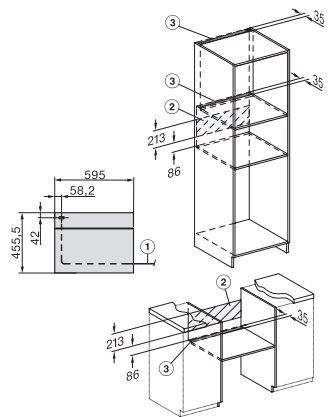

## H 7840 BP

Compacte oven

Perfect te combineren design met bratometer en BrilliantLight.

side view H7000 M, installation drawings

side view H7000 M, installation drawings, GB, AU

built-in H7000 M, installation drawing

built-in H7000 M build-under, installation drawing

Installation H7000 M, installation drawing

DG2840, DG7x40, DGC7x4x, DG7x6x, DGC7x6x, DGD7635, DGM7x4x, DO7, H28B/BP, H7x4xB/BM/BP, H7x6xB/BP, installation drawing