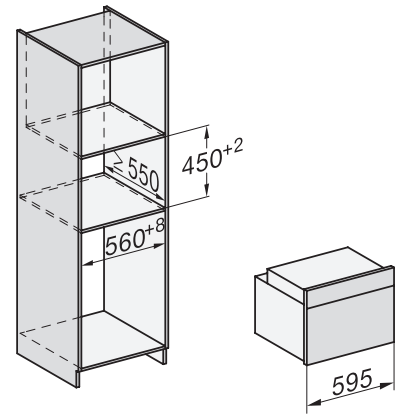

## H 7840 BP

Compacte oven

Perfect te combineren design met bratometer en BrilliantLight.

side view H7000 M, installation drawings

side view H7000 M, installation drawings, GB, AU

built-in H7000 M, installation drawing