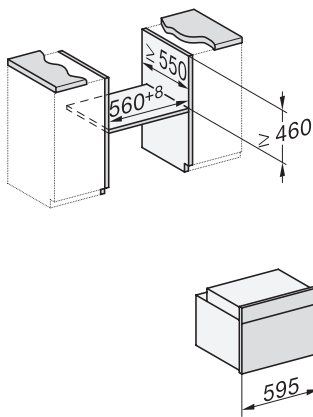

## H 7840 BP

Compacte oven

Perfect te combineren design met bratometer en BrilliantLight.

side view H7000 M, installation drawings

side view H7000 M, installation drawings, GB, AU

built-in H7000 M, installation drawing