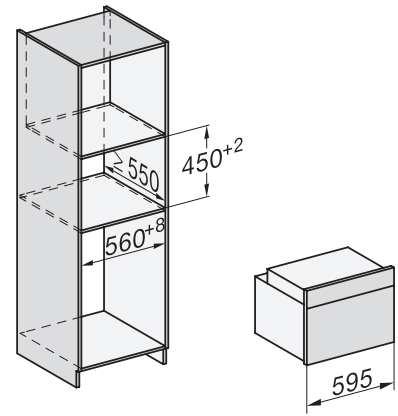

## H 7840 BP

Compacte oven

Perfect te combineren design met bratometer en BrilliantLight.

side view H7000 M, installation drawings

side view H7000 M, installation drawings, GB, AU

built-in H7000 M, installation drawing