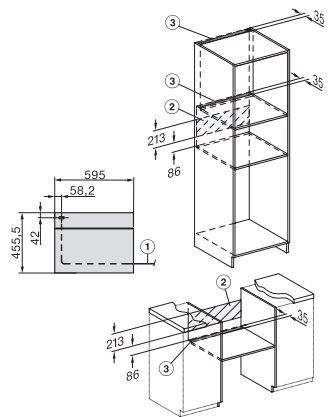

## H 7840 BP

Compacte oven

Perfect te combineren design met bratometer en BrilliantLight.

side view H7000 M, installation drawings

side view H7000 M, installation drawings, GB, AU

built-in H7000 M, installation drawing

built-in H7000 M build-under, installation drawing

Installation H7000 M, installation drawing

DG7x40, DGC7x4x, DGC7x6x, DG7635, DGM7x4x, DO7, H2860B/BP, H7240BM, H7x40BM, H7x4xB/BP, H7x6xB/BP, installation drawings