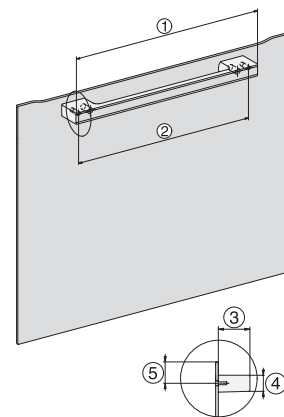

DG7x40, DGC7x4x, DGC7x6x, DG7635, DGM7x4x, DO7, H2860B/BP, H7240BM, H7x40BM, H7x4xB/BP, H7x6xB/BP, installation drawings