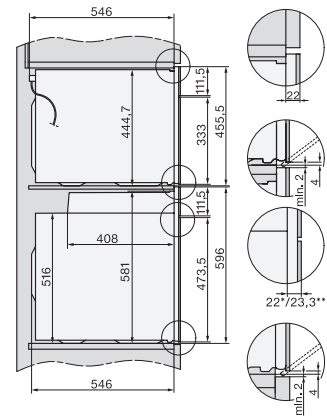

H 7660 BP

Oven

Perfect te combineren design met bratometer en BrilliantLight

EAN: 4002516175063 / Materiaalnummer: 11101520 / Oud Materiaalnummer: 22766045NL

Hoogte in mm	596
Diepte in mm	569
Gewicht in kg	47,0
Totale aansluitwaarde in kW	3,70
Spanning in V	220-240
Frequentie in Hz	50
Zekering in A	16
Aantal fasen	1
Aansluitkabel met netstekker	•
Lengte van de elektriciteitskabel in m	1,50
Verlichting vervangen	Service

H 7660 BP

Oven

Perfect te combineren design met bratometer en BrilliantLight

installation H7000 XL, installation drawing

side view H7000 XL, installation drawings

built-in H7000 XL, installation drawing

H226x-1B/BP/E/EP/I/IP, H2x6xB/BP, H7x6xB/BP/BPX, installation drawings

H2x6x-1B/BP/E/EP/I/IP, H2850BP, H7x6xB/BP/BPX, H2x6xB, installation drawings

DG2840, DG7x40, DGC7x4x, DG7x6x, DGC7x6x, DGD7635, DGM7x4x, DO7, H28B/BP, H7x4xB/BM/BP, H7x6xB/BP, installation drawing

H226x-1B/BP/E/EP/I/IP, H2760B/BP, H28x0B/BP, H7x40BM/BMX, H7x6xB/BP/BPX, installation drawings

side view H7000 XL build-under, installation drawing

H2xxx-1 B/BP/E/I/IP, H7xxx B/BP/BM/BMX, installation drawings

H 7660 BP

Oven

Perfect te combineren design met bratometer en BrilliantLight

H2xxx-1 B/BP/E/I/IP, H7xxx B/BP/BM/BMX, installation drawings