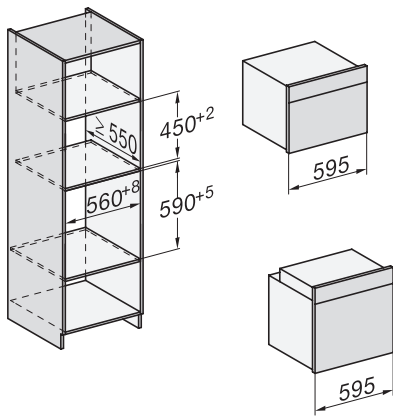

H226x-1B/BP/E/EP/I/IP, H2760B/BP, H28x0B/BP, H7x40BM/BMX, H7x6xB/BP/BPX, installation drawings