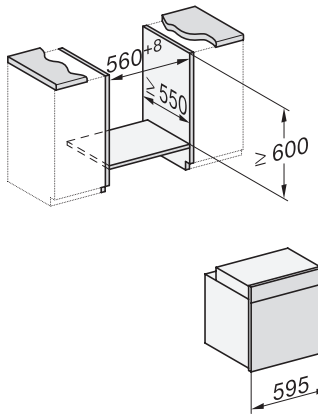

H 7660 BP

Oven

Perfect te combineren design met bratometer en BrilliantLight

installation H7000 XL, installation drawing

side view H7000 XL, installation drawings

built-in H7000 XL, installation drawing

H226x-1B/BP/E/EP/I/IP, H2x6xB/BP, H7x6xB/BP/BPX, installation drawings