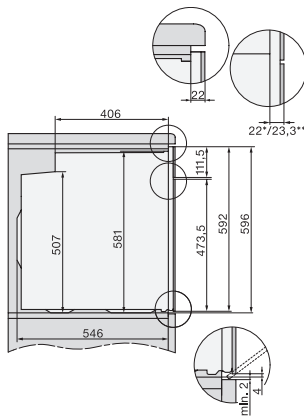

H 7660 BP

Oven

Perfect te combineren design met bratometer en BrilliantLight

installation H7000 XL, installation drawing

side view H7000 XL, installation drawings

built-in H7000 XL, installation drawing

H226x-1B/BP/E/EP/I/IP, H2x6xB/BP, H7x6xB/BP/BPX, installation drawings

H2x6x-1B/BP/E/EP/I/IP, H2850BP, H7x6xB/BP/BPX, H2x6xB, installation drawings

DG7x40, DGC7x4x, DGC7x6x, DG7635, DGM7x4x, DO7, H2860B/BP, H7240BM, H7x40BM, H7x4xB/BP, H7x6xB/BP, installation drawings

H226x-1B/BP/E/EP/I/IP, H2760B/BP, H28x0B/BP, H7x40BM/BMX, H7x6xB/BP/BPX, installation drawings