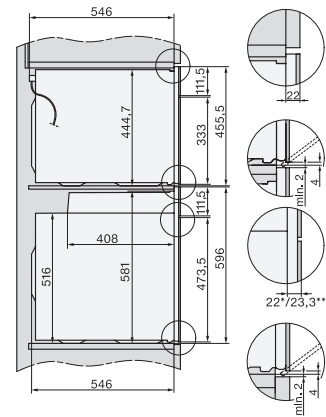

H 7660 BP

Oven

Perfect te combineren design met bratometer en BrilliantLight

installation H7000 XL, installation drawing

side view H7000 XL, installation drawings

built-in H7000 XL, installation drawing

H226x-1B/BP/E/EP/I/IP, H2x6xB/BP, H7x6xB/BP/BPX, installation drawings

H2x6x-1B/BP/E/EP/I/IP, H2850BP, H7x6xB/BP/BPX, H2x6xB, installation drawings

DG7x40, DGC7x4x, DGC7x6x, DG7635, DGM7x4x, DO7, H2860B/BP, H7240BM, H7x40BM, H7x4xB/BP, H7x6xB/BP, installation drawings

H226x-1B/BP/E/EP/I/IP, H2760B/BP, H28x0B/BP, H7x40BM/BMX, H7x6xB/BP/BPX, installation drawings

side view H7000 XL build-under, installation drawing

H2xxx-1 B/BP/E/I/IP, H7xxx B/BP/BM/BMX, installation drawings

H 7660 BP

Oven

Perfect te combineren design met bratometer en BrilliantLight

H2xxx-1 B/BP/E/I/IP, H7xxx B/BP/BM/BMX, installation drawings